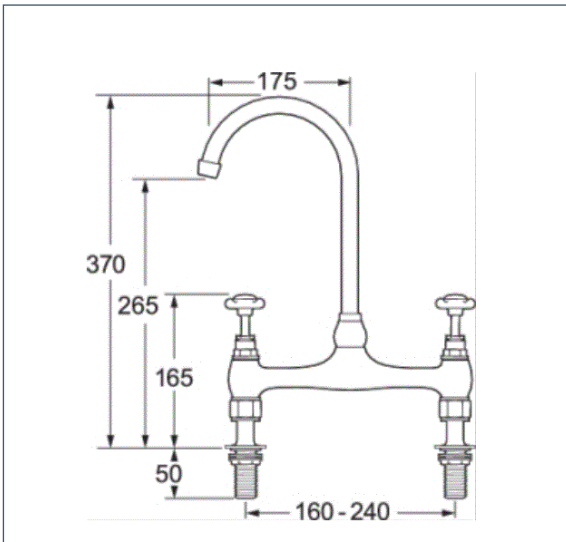

Coronation

Coronation Bridge Sink Mixer

Product Code: CR305 "BRIDGE"

Finish: Chrome

Features

- Construction:** Brass & Resin
- Valve/Cartridge type:** Standard
- Supply:** Suitable For Low Pressure Systems
- Working Pressures:** 0.1 - 5.0 bar
- Inlet connections:** 1/2" BSP
- Flexi or Copper:** N/A

- Swivel Spout
- Dual Flow
- Features Adjustable Centre Pillars For Easy Installation

*Please refer to website for full warranty details.

Flow (Bar - l/min, open outlet)

Spout

Flow 0.1	Flow 0.3	Flow 0.5	Flow 1.0	Flow 2.0	Flow 3.0	Flow 4.0	Flow 5.0
9.5	15.4	20.4	29.3	42.3	52.2	60.3	67.6