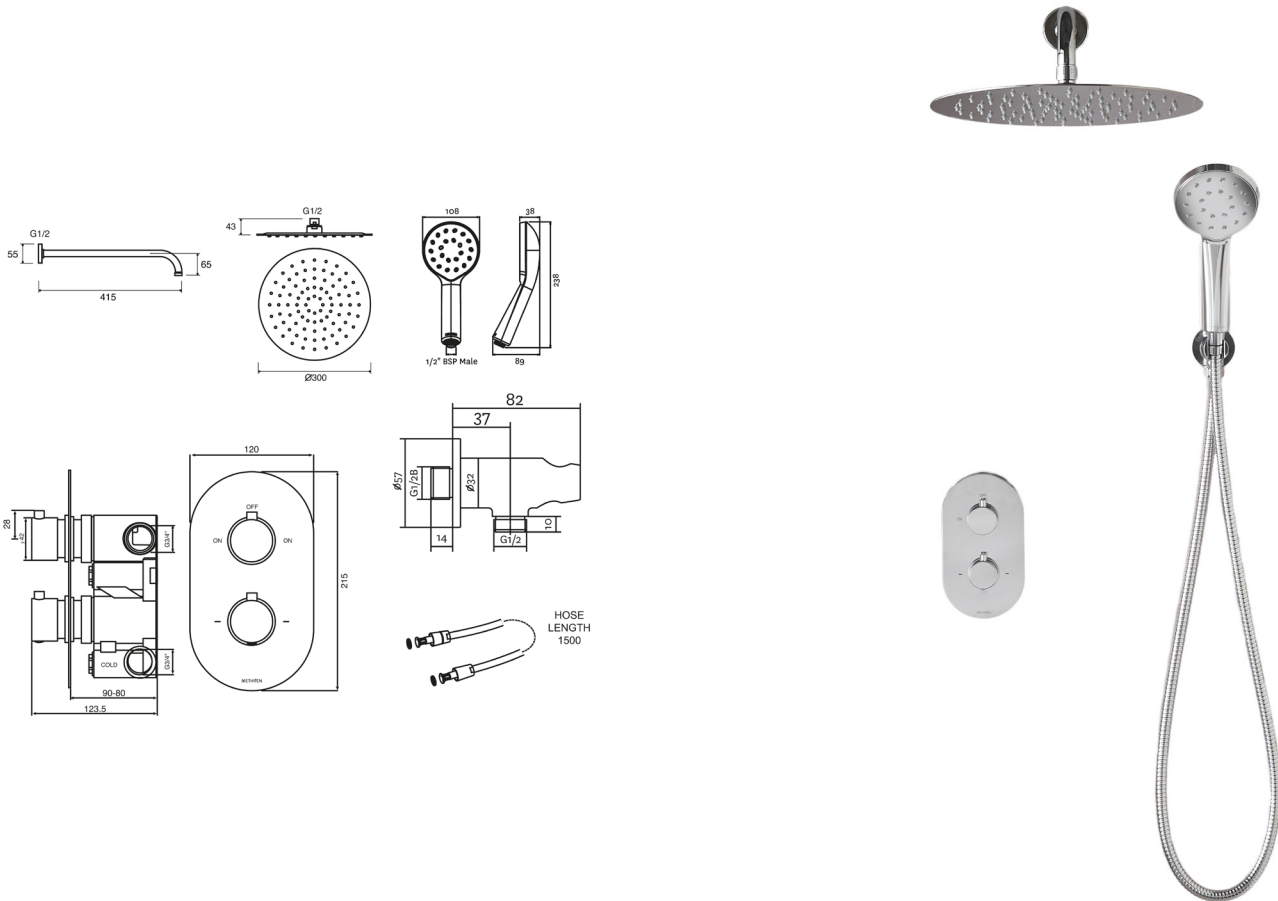

## COMO CONCEALED SHOWER PACK (FLEXI)

**CONSTRUCTION:** Brass & ABS Handset  
**CARTRIDGE/VALVE TYPE:** Thermostatic  
**SUPPLY:** Suitable For Low Pressure Systems  
**INLET CONNECTIONS:** 1/2" BSP  
**WORKING PRESSURES:** 0.3 - 5.0 bar  
**OPERATION:** Separate Flow And Temperature Controls

- Diverter Cartridge To Two Outlets
- 38°C Temperature Hot Stop With Override Facility
- Patented Satinjet showering technology in the handset is optimised at 8 litres per minute
- Front Access Filters - No Need To Disconnect Shower From Water Supply During Maintenance
- Easy To Fit Shower Rail - Simply Twist And Lock Brackets Into Place
- Smooth Easy Clean 1.5M Shower Hose
- Includes 300mm overhead at 8l/min
- TMV2 approved valve

CSPR09	Chrome							
--------	--------	--	--	--	--	--	--	--

**Open Outlet Flow (Bar - l/min)**

BAR	0.1	0.3	0.5	1.0	2.0	3.0	4.0	5.0
<b>HANDSET FLOW</b>	3.5	5.3	7	9	8	8.4	8.4	8.2
<b>OVERHEAD FLOW</b>	4.5	6.3	7.6	8.7	8	8.5	8.5	8.2