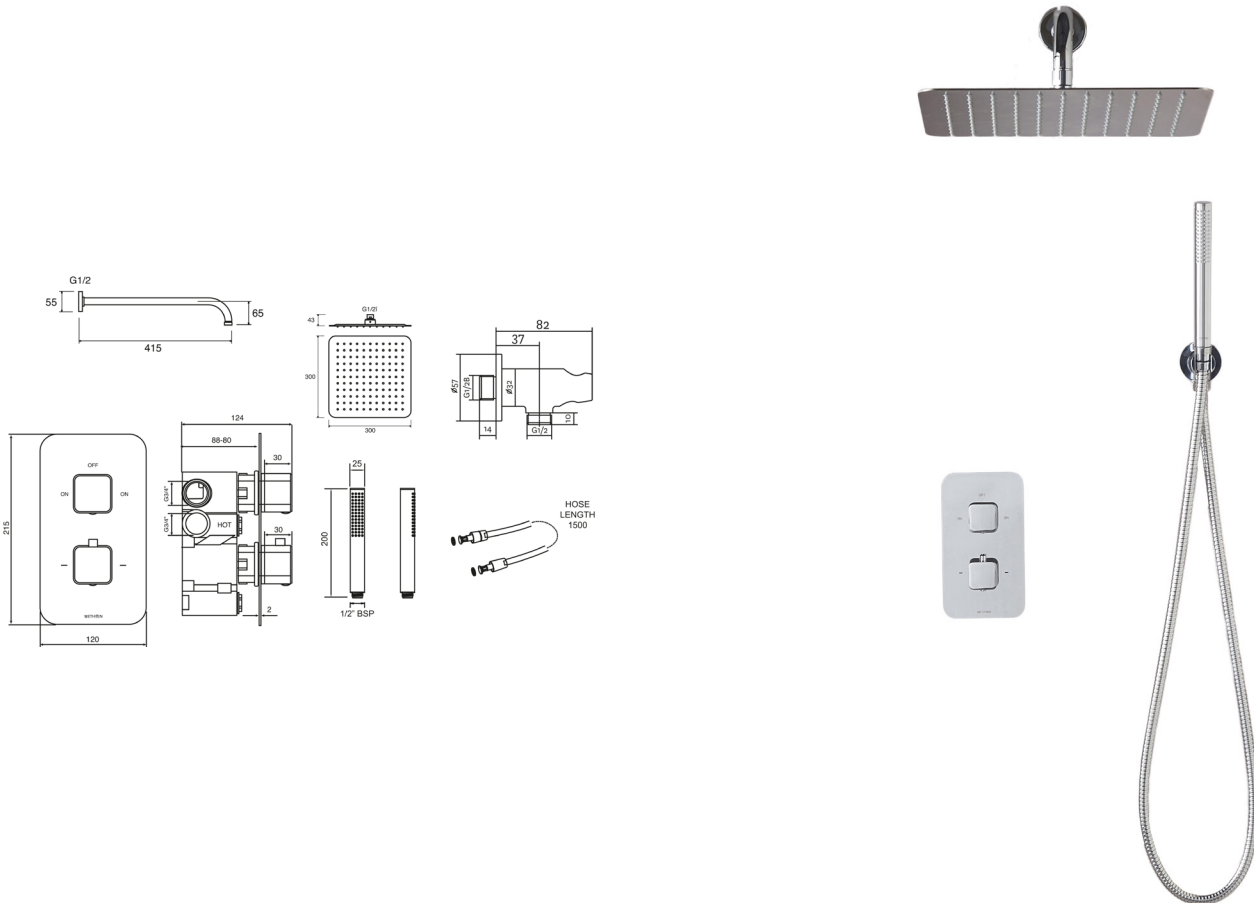

WAI CONCEALED SHOWER PACK

- Diverter cartridge to two outlets
- 38°C temperature hot stop with override facility
- Includes 300mm overhead at 8l/min
- Smooth easy clean 1.5m shower hose
- TMV2 approved valve

CONSTRUCTION: Brass & ABS Handset
CARTRIDGE/VALVE TYPE: Thermostatic
SUPPLY: Suitable For Low Pressure Systems
INLET CONNECTIONS: 1/2" BSP
WORKING PRESSURES: 0.3 - 5.0 bar
OPERATION: Separate Flow And Temperature Controls

CSPSo4

Chrome

Open Outlet Flow (Bar - l/min)

BAR	0.1	0.3	0.5	1.0	2.0	3.0	4.0	5.0
HANDSET FLOW	3.8	5.7	7.1	7.5	7.7	8	0	0
OVERHEAD FLOW	4.6	6.2	7.4	8.1	7.8	8.3	8.3	8.1

Please Note: Flow rate will be dictated by installation configurations.
Please ensure to check the appropriate flow restrictor information if applicable.
*Please refer to website for full warranty details.

2402168

FREEPHONE: 0800 195 1602 | FAX ORDERS: 08444 068 690 | EMAIL: SALES@UK.METHVEN.COM

methven.com