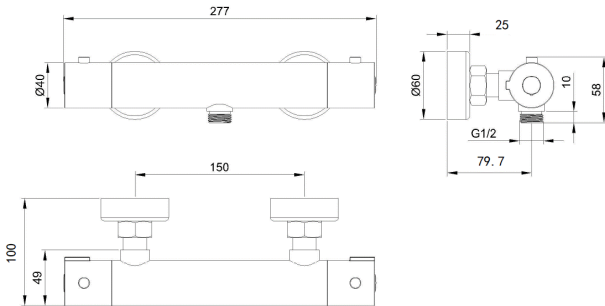

COOL TOUCH ROUND BAR VALVE

CONSTRUCTION: Brass
CARTRIDGE/VALVE TYPE: Thermostatic
SUPPLY: Suitable For All Plumbing Systems
INLET CONNECTIONS: 15mm Compression
WORKING PRESSURES: 0.3 - 5.0 bar
OPERATION: Separate Flow And Temperature Controls

- Valve Is Safe And Cool To Touch Making It Ideal For Families
- Includes Easy Fit Connections

CTBVo3

Chrome

Open Outlet Flow (Bar - l/min)

BAR	0.1	0.3	0.5	1.0	2.0	3.0	4.0	5.0
FLOW	2.2	4.9	6.8	11	15.5	19.5	21.6	23

2303702

2212092

2310587

Please Note: Flow rate will be dictated by installation configurations.
Please ensure to check the appropriate flow restrictor information if applicable.
*Please refer to website for full warranty details.

FREEPHONE: 0800 195 1602 | FAX ORDERS: 08444 068 690 | EMAIL: SALES@UK.METHVEN.COM

methven.com