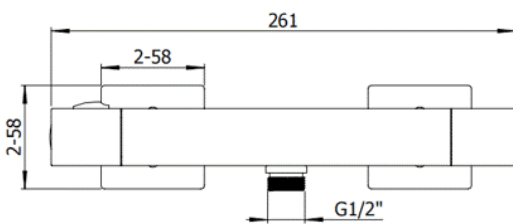

SHOWERS

Shower Valve

Thermostatic Cool Touch Bar Valve Square

Product Code: CTBV06

Finish: Chrome

Deva^{TM} by METHVEN

Features

Construction:	Brass
Shower Valve:	Thermostatic
Supply:	Suitable For All Plumbing Systems
Working Pressures:	0.2 - 5.0 bar
Inlet connections:	15mm Compression
Operation:	Separate Flow And Temperature Controls

- 38° C Temperature Hot Stop With Override Facility
- Valve Is Safe And Cool To Touch Making It Ideal For Families
- Fast Fix Valve Connections For Quick And Easy Installation
- 150Mm Valve Centres

*Please refer to website for full warranty details.

Flow (Bar - l/min, open outlet)

Outlet

Flow 0.1	Flow 0.3	Flow 0.5	Flow 1.0	Flow 2.0	Flow 3.0	Flow 4.0	Flow 5.0
1.6	4.8	6.4	9.2	13.1	16.4	18.9	21.5

2212092

2310587

www.deva-uk.com · 0800 195 1602 · sales@uk.methven.com