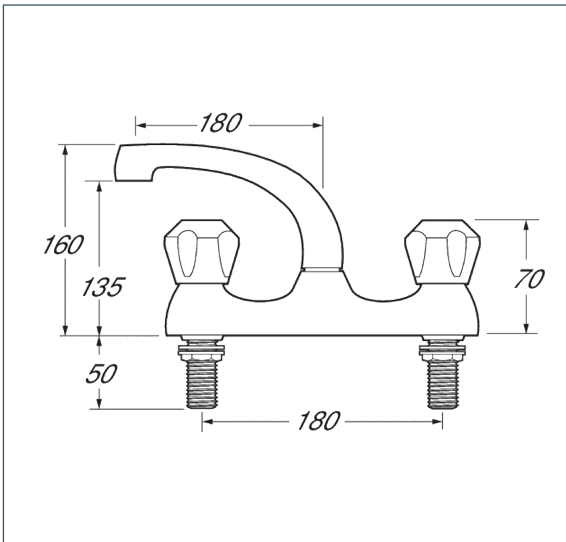

Flow (Bar - l/min, open outlet)

Spout

Flow 0.1	Flow 0.3	Flow 0.5	Flow 1.0	Flow 2.0	Flow 3.0	Flow 4.0	Flow 5.0
9.7	15.8	21.4	31.4	45.4	55.9	64.2	71.7

2008722

2009303