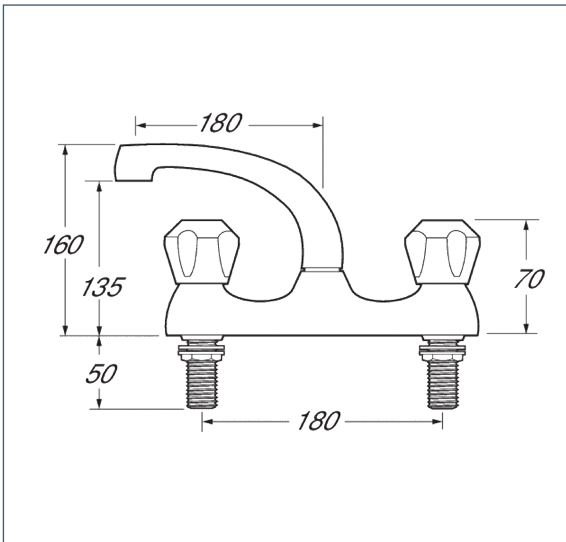

Profile

Profile deck mounted sink mixer spec version

Product Code: DCM SPEC105

Finish: Chrome

Features

- Construction:** Brass
- Valve/Cartridge type:** Standard
- Supply:** Suitable For All Plumbing Systems
- Working Pressures:** 0.1 - 5.0 bar
- Inlet connections:** 1/2" BSP
- Flexi or Copper:** N/A

- Swivel Spout
- Metal Backnuts
- Dual Flow

*Please refer to website for full warranty details.

Flow (Bar - l/min, open outlet)

Spout

Flow 0.1	Flow 0.3	Flow 0.5	Flow 1.0	Flow 2.0	Flow 3.0	Flow 4.0	Flow 5.0
9.7	15.8	21.4	31.4	45.4	55.9	64.2	71.7