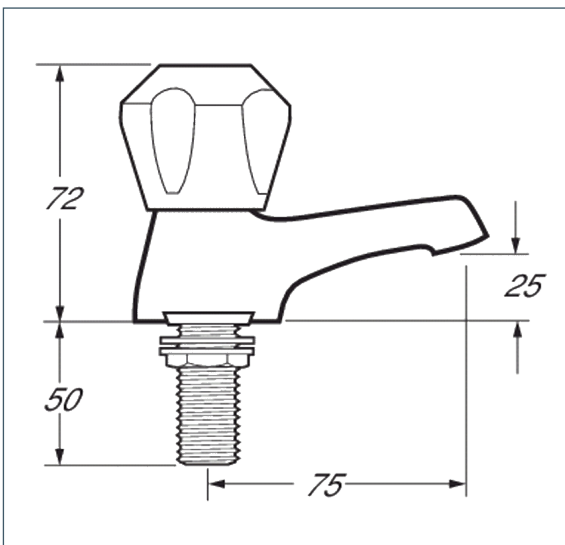

Profile

Profile Basin Taps - Gold

Product Code: DCM101/501

Finish: Gold

Features

- Construction:** Brass
- Valve/Cartridge type:** Standard
- Supply:** Suitable For Low Pressure Systems
- Working Pressures:** 0.1 - 5.0 bar
- Inlet connections:** 1/2" BSP
- Flexi or Copper:** N/A

*Please refer to website for full warranty details.

Flow (Bar - l/min, open outlet)

Spout

Flow 0.1	Flow 0.3	Flow 0.5	Flow 1.0	Flow 2.0	Flow 3.0	Flow 4.0	Flow 5.0
5.8	9.2	12.4	18	25.8	31.8	36.8	41.2

2007732