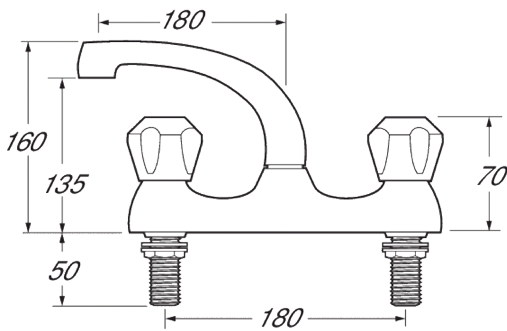

Profile

Profile Deck Mounted Sink Mixer

Product Code: DCM105

Finish: Chrome

Features

- **Construction:** Brass
- **Valve/Cartridge type:** Standard
- **Supply:** Suitable For Low Pressure Systems
- **Working Pressures:** 0.1 - 5.0 bar
- **Inlet connections:** 1/2" BSP
- **Flexi or Copper:** N/A

- Swivel Spout
- Dual Flow

*Please refer to website for full warranty details.

Flow (Bar - l/min, open outlet)

Spout

Flow 0.1	Flow 0.3	Flow 0.5	Flow 1.0	Flow 2.0	Flow 3.0	Flow 4.0	Flow 5.0
9.7	15.8	21.4	31.4	45.4	55.9	64.2	71.7

2008722

2009303