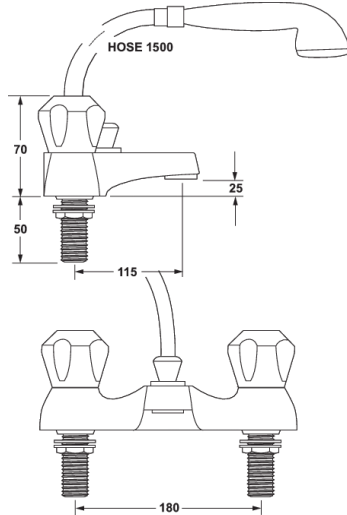

Profile

Profile Deck Mounted Bath Shower Mixer

Product Code: DCM106

Finish: Chrome

Features

- Construction: Brass & ABS
- Valve/Cartridge type: Non-rising Spindle Headworks
- Supply: Suitable For Low Pressure Systems
- Working Pressures: 0.1 - 5.0 bar
- Inlet connections: 3/4" BSP

· Comes Complete With Single Mode Shower Kit And Wall Bracket

*Please refer to website for full warranty details.

Flow (Bar - l/min, open outlet)

Spout

Flow 0.1	Flow 0.3	Flow 0.5	Flow 1.0	Flow 2.0	Flow 3.0	Flow 4.0	Flow 5.0
14.8	23.4	31.4	46.1	66.8	82.3	93.9	103.3

Handset

3.1	4.9	6.7	10.3	15.7	20	23.6	26.7

2008723

2009318