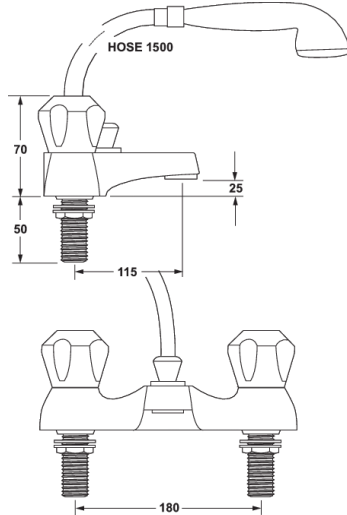

Profile

Profile Deck Mounted Bath Shower Mixer

Product Code: DCM106

Finish: Chrome

Features

- Construction: Brass & ABS
- Valve/Cartridge type: Standard
- Supply: Suitable For Low Pressure Systems
- Working Pressures: 0.1 - 5.0 bar
- Inlet connections: 3/4" BSP

· Comes Complete With Single Mode Shower Kit And Wall Bracket

*Please refer to website for full warranty details.

Flow (Bar - l/min, open outlet)

Spout

Flow 0.1	Flow 0.3	Flow 0.5	Flow 1.0	Flow 2.0	Flow 3.0	Flow 4.0	Flow 5.0
14.8	23.4	31.4	46.1	66.8	82.3	93.9	103.3

Handset

3.1	4.9	6.7	10.3	15.7	20	23.6	26.7
-----	-----	-----	------	------	----	------	------

2008723

2009318