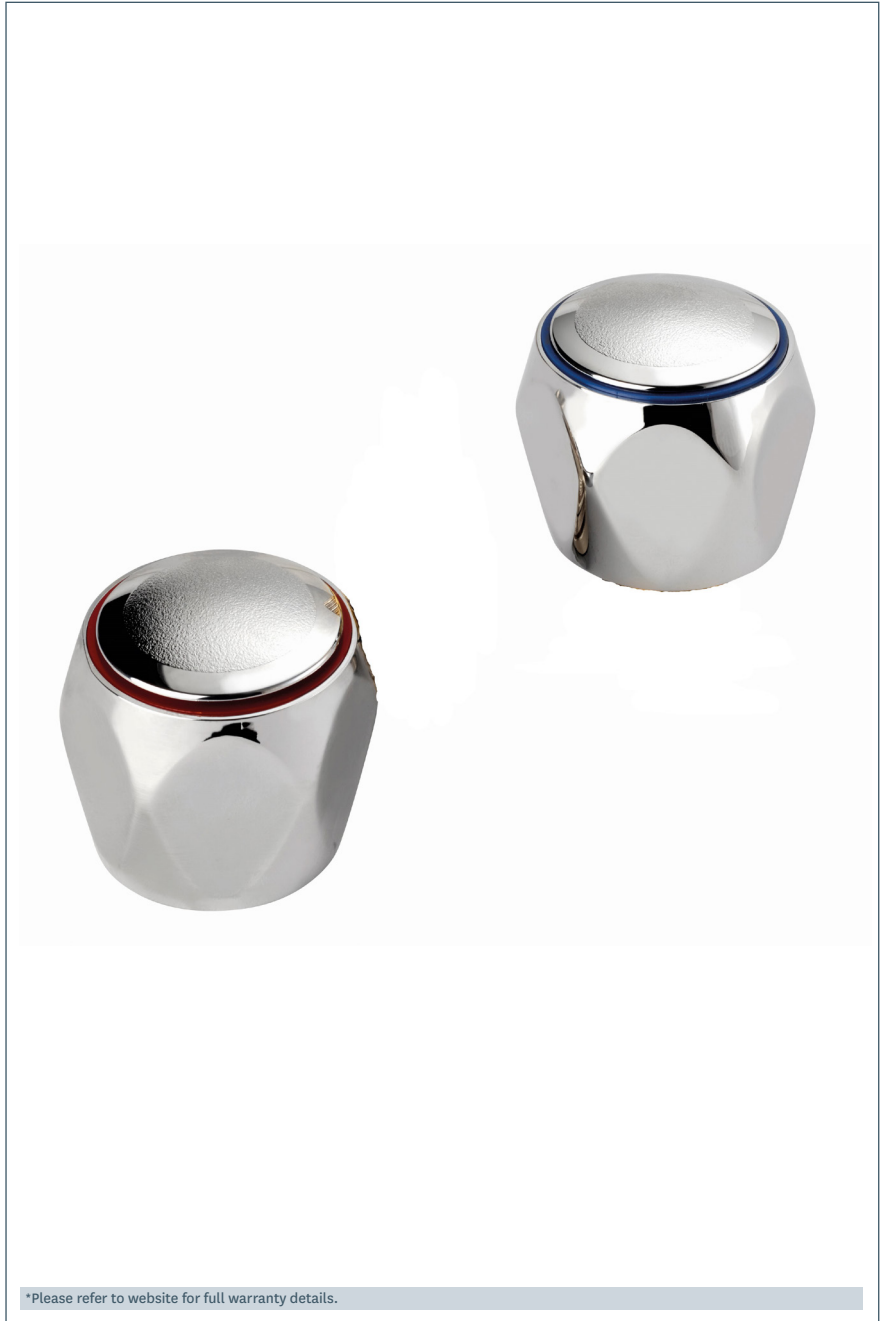

TAPWARE

Tap Spare

Chrome Plated Handle

Product Code:DCM179

Finish: Chrome

Deva^{TM} by METHVEN

Features

Construction: Brass

Inlet Connections: N/A

· Sold in pairs

*Please refer to website for full warranty details.