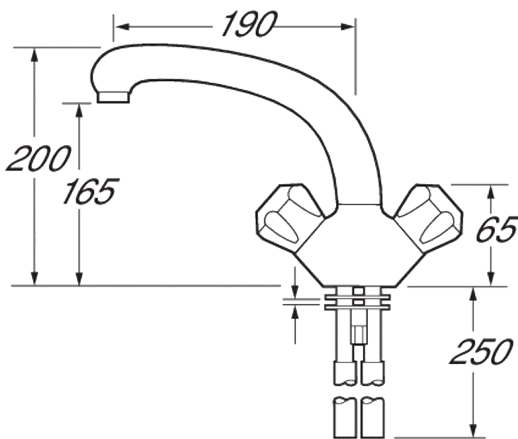

Profile

Profile Mono Sink Mixer - Beige

Product Code: DCP124/004

Finish: Beige

Features

- **Construction:** Brass
- **Valve/Cartridge type:** Compression Valve
- **Supply:** Suitable For Low Pressure Systems
- **Working Pressures:** 0.1 - 5.0 bar
- **Inlet connections:** 15mm Copper
- **Flexi or Copper:** Copper Tails

- Swivel Spout
- Dual Flow

*Please refer to website for full warranty details.

Flow (Bar - l/min, open outlet)

Spout

Flow 0.1	Flow 0.3	Flow 0.5	Flow 1.0	Flow 2.0	Flow 3.0	Flow 4.0	Flow 5.0
9.7	15	20.2	29.4	42.5	52.6	61.1	68.3

2005717

2005348