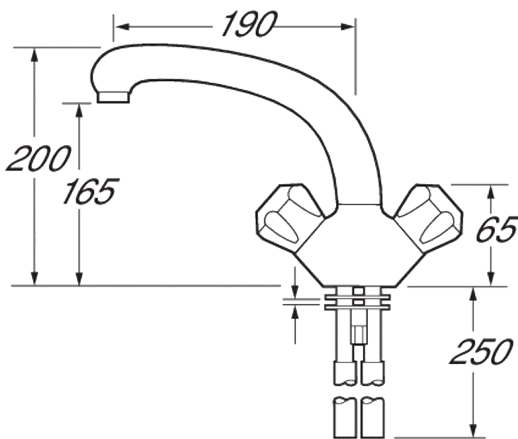

Profile

Profile Mono Sink Mixer - White

Product Code: DCP124/005

Finish: White

Features

- **Construction:** Brass
- **Valve/Cartridge type:** Compression Valve
- **Supply:** Suitable For Low Pressure Systems
- **Working Pressures:** 0.1 - 5.0 bar
- **Inlet connections:** 15mm Copper
- **Flexi or Copper:** Copper Tails

- Swivel Spout
- Dual Flow

*Please refer to website for full warranty details.

Flow (Bar - l/min, open outlet)

Spout

Flow 0.1	Flow 0.3	Flow 0.5	Flow 1.0	Flow 2.0	Flow 3.0	Flow 4.0	Flow 5.0
9.7	15	20.2	29.4	42.5	52.6	61.1	68.3

2005717

2005348