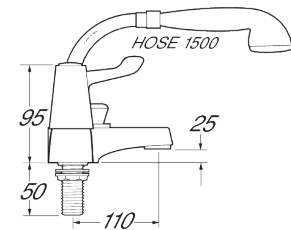

Lever

Lever Action Bath Shower Mixer Spec Version

Product Code: DLT SPEC106

Finish: Chrome

Features

- Construction: Brass & ABS
- Valve/Cartridge type: ¼ Turn Ceramic Disc
- Supply: Suitable For Low Pressure Systems
- Working Pressures: 0.1 - 5.0 bar
- Inlet connections: ¾" BSP

- Comes Complete With Single Mode Shower Kit And Wall Bracket
- Metal Backnuts
- 1/4 Turn Ceramic Disc Handles Ensure A Smooth Operation
- Products Which Are Easy To Use By All The Family

*Please refer to website for full warranty details.

Flow (Bar - l/min, open outlet)

Spout

Flow 0.1	Flow 0.3	Flow 0.5	Flow 1.0	Flow 2.0	Flow 3.0	Flow 4.0	Flow 5.0
10.4	16.9	23	34	49.5	60.9	70.4	78.9

Handset

3	4.9	6.9	10.6	16	20.1	23.6	26.7
---	-----	-----	------	----	------	------	------