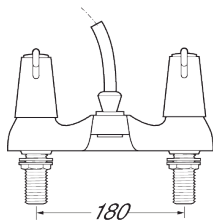

Features

- Construction: Brass & ABS
- Valve/Cartridge type: ¼ Turn Ceramic Disc
- Supply: Suitable For Low Pressure Systems
- Working Pressures: 0.1 - 5.0 bar
- Inlet connections: ¾" BSP

- Comes Complete With Single Mode Shower Kit And Wall Bracket
- Metal Backnuts
- 1/4 Turn Ceramic Disc Handles Ensure A Smooth Operation
- Products Which Are Easy To Use By All The Family