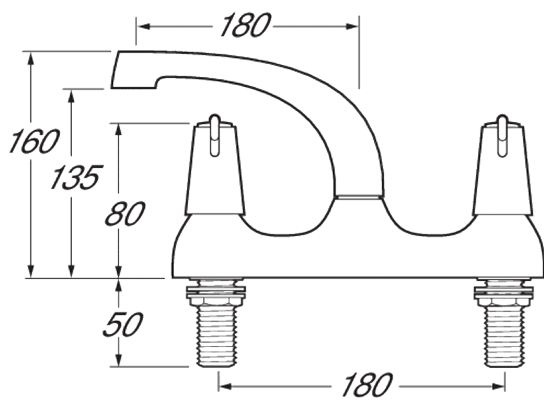

Lever

Lever Action Deck Mounted Sink Mixer

Product Code: DLT105

Finish: Chrome

Features

- Construction:** Brass
- Valve/Cartridge type:** ¼ Turn Ceramic Disc
- Supply:** Suitable For Low Pressure Systems
- Working Pressures:** 0.1 - 5.0 bar
- Inlet connections:** ½" BSP
- Flexi or Copper:** N/A

- Swivel Spout
- Dual Flow
- 1/4 Turn Ceramic Disc Handles Ensure A Smooth Operation
- Products Which Are Easy To Use By All The Family

*Please refer to website for full warranty details.

Flow (Bar - l/min, open outlet)

Spout

Flow 0.1	Flow 0.3	Flow 0.5	Flow 1.0	Flow 2.0	Flow 3.0	Flow 4.0	Flow 5.0
8.3	13.2	17.8	26	37.2	45.9	53.1	59.4

1912725

1912311