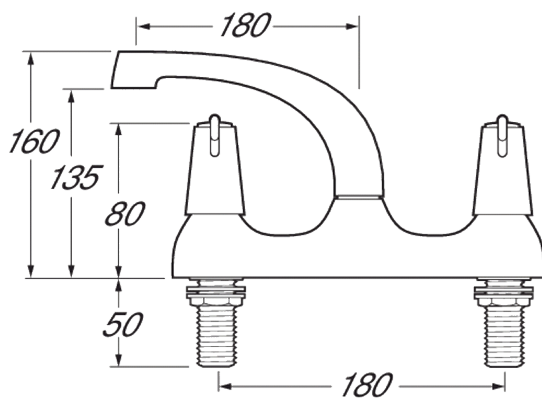

Lever

Lever Action Deck Mounted Sink Mixer

Product Code: DLT105

Finish: Chrome

Features

- Construction:** Brass
- Valve/Cartridge type:** ¼ Turn Ceramic Disc
- Supply:** Suitable For Low Pressure Systems
- Working Pressures:** 0.1 - 5.0 bar
- Inlet connections:** ½" BSP
- Flexi or Copper:** N/A

- Swivel Spout
- Dual Flow
- 1/4 Turn Ceramic Disc Handles Ensure A Smooth Operation
- Products Which Are Easy To Use By All The Family

*Please refer to website for full warranty details.

Flow (Bar - l/min, open outlet)

Spout

Flow 0.1	Flow 0.3	Flow 0.5	Flow 1.0	Flow 2.0	Flow 3.0	Flow 4.0	Flow 5.0
8.3	13.2	17.8	26	37.2	45.9	53.1	59.4

1912725

1912311