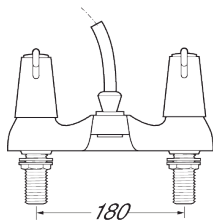

Features

- Construction: Brass & ABS
- Valve/Cartridge type: ¼ Turn Ceramic Disc
- Supply: Suitable For Low Pressure Systems
- Working Pressures: 0.1 - 5.0 bar
- Inlet connections: ¾" BSP

- Comes Complete With Single Mode Shower Kit And Wall Bracket
- 1/4 Turn Ceramic Disc Handles Ensure A Smooth Operation
- Products Which Are Easy To Use By All The Family