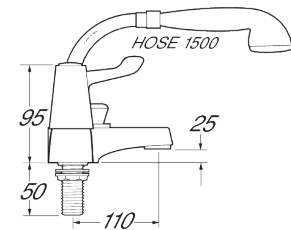

Lever

Lever Action Deck Mounted Bath Shower Mixer

Product Code: DLT106

Finish: Chrome

Features

- Construction: Brass & ABS
- Valve/Cartridge type: ¼ Turn Ceramic Disc
- Supply: Suitable For Low Pressure Systems
- Working Pressures: 0.1 - 5.0 bar
- Inlet connections: ¾" BSP

- Comes Complete With Single Mode Shower Kit And Wall Bracket
- 1/4 Turn Ceramic Disc Handles Ensure A Smooth Operation
- Products Which Are Easy To Use By All The Family

*Please refer to website for full warranty details.

Flow (Bar - l/min, open outlet)

Spout

Flow 0.1	Flow 0.3	Flow 0.5	Flow 1.0	Flow 2.0	Flow 3.0	Flow 4.0	Flow 5.0
10.4	16.9	23	34	49.5	60.9	70.4	78.9

Handset

3	4.9	6.9	10.6	16	20.1	23.6	26.7
---	-----	-----	------	----	------	------	------