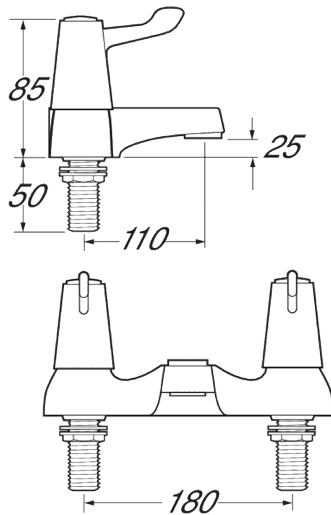

Lever

Lever Action Bath Filler

Product Code: DLT108

Finish: Chrome

Features

- **Construction:** Brass
- **Valve/Cartridge type:** ¼ Turn Ceramic Disc
- **Supply:** Suitable For Low Pressure Systems
- **Working Pressures:** 0.1 - 5.0 bar
- **Inlet connections:** ¾" BSP
- **Flexi or Copper:** N/A

- 1/4 Turn Ceramic Disc Handles Ensure A Smooth Operation
- Products Which Are Easy To Use By All The Family

*Please refer to website for full warranty details.

Flow (Bar - l/min, open outlet)

Spout

Flow 0.1	Flow 0.3	Flow 0.5	Flow 1.0	Flow 2.0	Flow 3.0	Flow 4.0	Flow 5.0
10.4	16.9	23	34	49.5	60.9	70.4	78.9

2009726

2101802