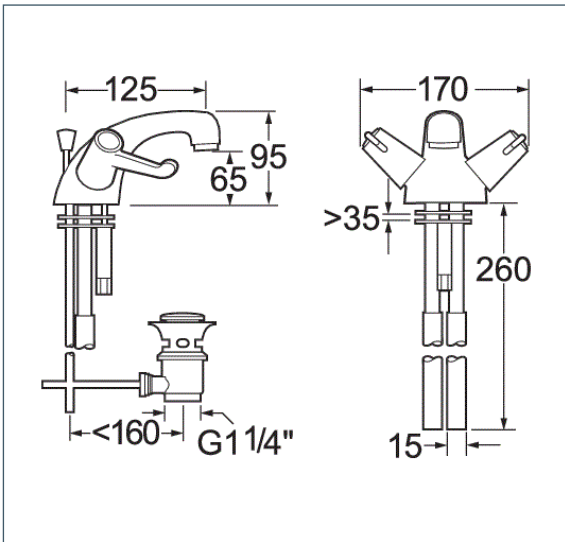

Deva Lever Range

Lever action mono basin mixer with pop up waste

Product Code: DLT113

Finish: Chrome

Features

Construction:	Brass
Valve/Cartridge type:	Ceramic Disc
Supply:	Suitable for all plumbing systems
Working Pressures:	0.1 - 5.0 bar
Inlet connections:	15mm Copper
Flexi or Copper:	Copper Tails

- Includes lever operated pop up waste
- 1/4 turn ceramic handles ensure a smooth operation
- Products which are easy to use by all the family

*Please refer to website for full warranty details.

Flow (Bar - l/min, open outlet)

Spout

Flow 0.1	Flow 0.3	Flow 0.5	Flow 1.0	Flow 2.0	Flow 3.0	Flow 4.0	Flow 5.0
4.3	7.7	9.6	12	16	18	25	30