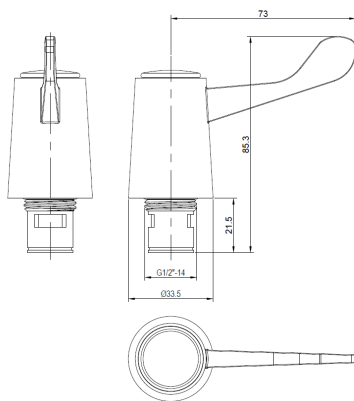

Lever

Lever Action 3" Conversion Kit

Product Code:DLTKIT

Finish: Chrome

Features

Construction: Brass

Inlet Connections: 1/2" BSP

- Fits Bs5412 Taps
- 1/4 Turn Ceramic Handles Ensure A Smooth Operation
- Products Which Are Easy To Use By All The Family