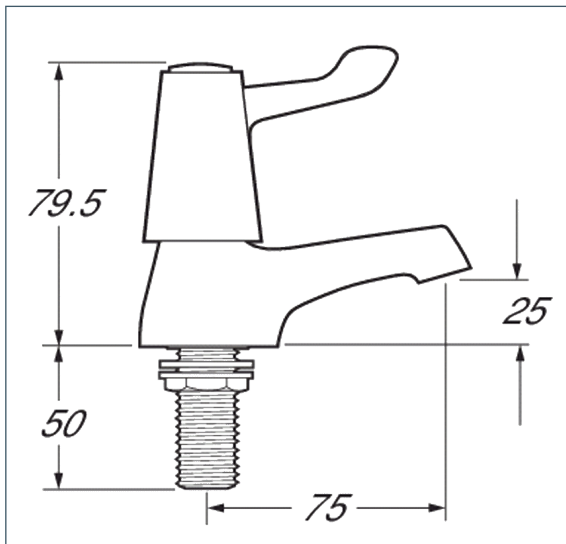

Deva Lever Range

Lever action basin taps spec version

Product Code: DLT SPEC101

Finish: Chrome

Features

Construction:	Brass
Valve/Cartridge type:	Ceramic Disc
Supply:	Suitable for all plumbing systems
Working Pressures:	0.1 - 5.0 bar
Inlet connections:	1/2" BSP
Flexi or Copper:	N/A

- Metal backnuts
- 1/4 turn ceramic handles ensure a smooth operation
- Products which are easy to use by all the family

Flow (Bar - l/min, open outlet)

Spout

Flow 0.1	Flow 0.3	Flow 0.5	Flow 1.0	Flow 2.0	Flow 3.0	Flow 4.0	Flow 5.0
6	9.3	13	16	20	25	30	34