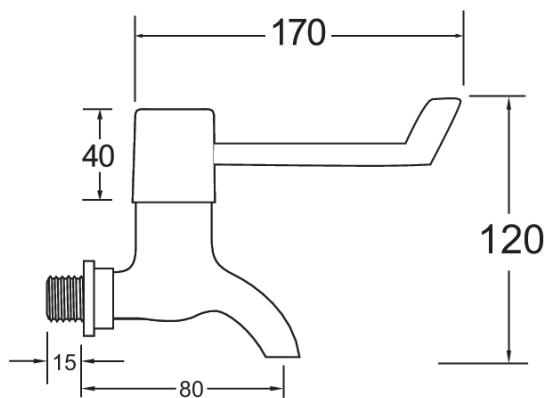

# Lever

Lever Action Bib Taps With 6" Levers

Product Code: DLV095

Finish: Chrome

## Features

- Construction:** Brass
- Valve/Cartridge type:** ¼ Turn Ceramic Disc
- Supply:** Suitable For Low Pressure Systems
- Working Pressures:** 0.1 - 5.0 bar
- Inlet connections:** ½" BSP
- Flexi or Copper:** N/A

## Flow (Bar - l/min, open outlet)

### Spout

Flow 0.1	Flow 0.3	Flow 0.5	Flow 1.0	Flow 2.0	Flow 3.0	Flow 4.0	Flow 5.0
6.4	9.5	12.6	18	25.6	31.1	35.5	39.2

2210709

2305800