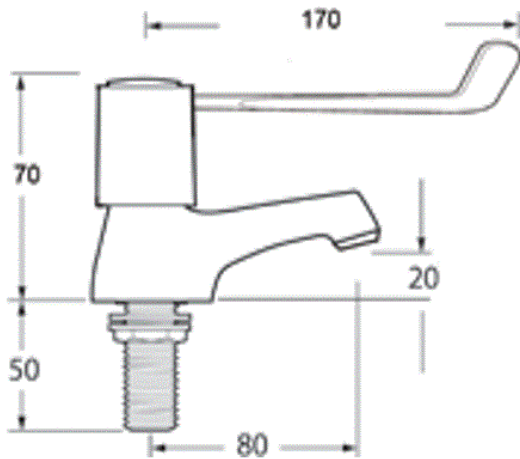

# Lever

Lever Action Basin Taps With 6" Levers

Product Code: DLV101

Finish: Chrome

## Features

- Construction:** Brass
- Valve/Cartridge type:** ¼ Turn Ceramic Disc
- Supply:** Suitable For Low Pressure Systems
- Working Pressures:** 0.1 - 5.0 bar
- Inlet connections:** ½" BSP
- Flexi or Copper:** N/A

- 1/4 Turn Ceramic Disc Handles Ensure A Smooth Operation
- Easy To Use 6" Lever Handle Works For All Abilities
- Products Which Are Easy To Use By All The Family

\*Please refer to website for full warranty details.