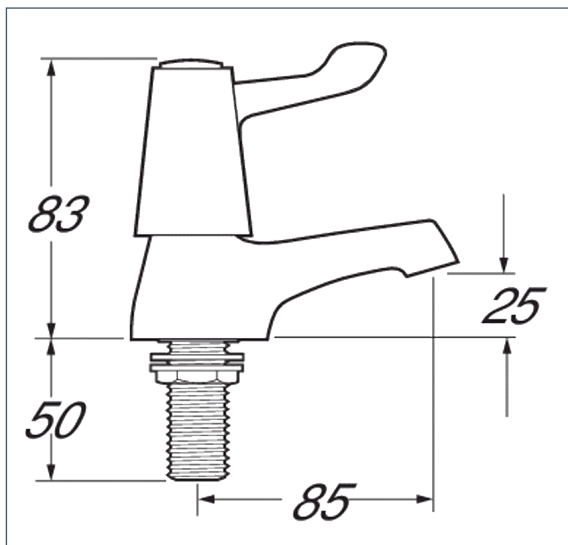

Lever

Lever Action Bath Taps With 6" Levers

Product Code: DLV102

Finish: Chrome

Features

- Construction:** Brass
- Valve/Cartridge type:** Ceramic Disc
- Supply:** Suitable For Low Pressure Systems
- Working Pressures:** 0.1 - 5.0 bar
- Inlet connections:** 3/4" BSP
- Flexi or Copper:** N/A

- 1/4 Turn Ceramic Disc Handles Ensure A Smooth Operation
- Easy To Use 6" Lever Handle Works For All Abilities
- Products Which Are Easy To Use By All The Family

*Please refer to website for full warranty details.

Flow (Bar - l/min, open outlet)

Spout

| Flow 0.1 | Flow 0.3 | Flow 0.5 | Flow 1.0 | Flow 2.0 | Flow 3.0 | Flow 4.0 | Flow 5.0 |
|----------|----------|----------|----------|----------|----------|----------|----------|
| 5 | 7.8 | 10.5 | 15.3 | 21.7 | 26.5 | 30.6 | 34.2 |