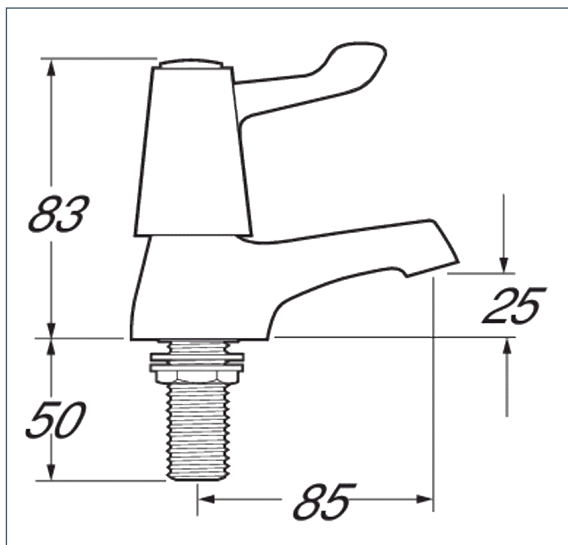

Lever

Lever Action Bath Taps With 6" Levers

Product Code: DLV102

Finish: Chrome

Features

- Construction:** Brass
- Valve/Cartridge type:** Ceramic Disc
- Supply:** Suitable For Low Pressure Systems
- Working Pressures:** 0.1 - 5.0 bar
- Inlet connections:** 3/4" BSP
- Flexi or Copper:** N/A

- 1/4 Turn Ceramic Disc Handles Ensure A Smooth Operation
- Easy To Use 6" Lever Handle Works For All Abilities
- Products Which Are Easy To Use By All The Family

*Please refer to website for full warranty details.

Flow (Bar - l/min, open outlet)

Spout

Flow 0.1	Flow 0.3	Flow 0.5	Flow 1.0	Flow 2.0	Flow 3.0	Flow 4.0	Flow 5.0
5	7.8	10.5	15.3	21.7	26.5	30.6	34.2

2005713

2005313