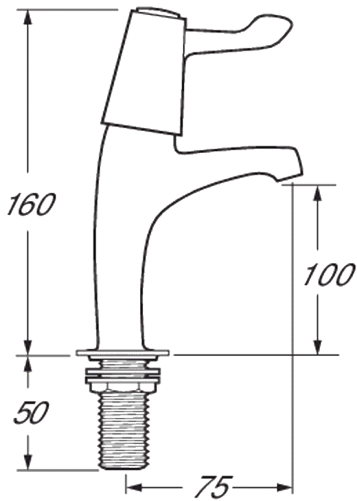

Lever

Lever Action Sink Taps With 6" Levers

Product Code: DLV103

Finish: Chrome

Features

- Construction:** Brass
- Valve/Cartridge type:** ¼ Turn Ceramic Disc
- Supply:** Suitable For Low Pressure Systems
- Working Pressures:** 0.1 - 5.0 bar
- Inlet connections:** ½" BSP
- Flexi or Copper:** N/A

- 1/4 Turn Ceramic Disc Handles Ensure A Smooth Operation
- Easy To Use 6" Lever Handle Works For All Abilities
- Products Which Are Easy To Use By All The Family

*Please refer to website for full warranty details.

Flow (Bar - l/min, open outlet)

Spout

Flow 0.1	Flow 0.3	Flow 0.5	Flow 1.0	Flow 2.0	Flow 3.0	Flow 4.0	Flow 5.0
4.7	7.4	10	14.4	20.5	25	29.1	32.5

2003751

2006806