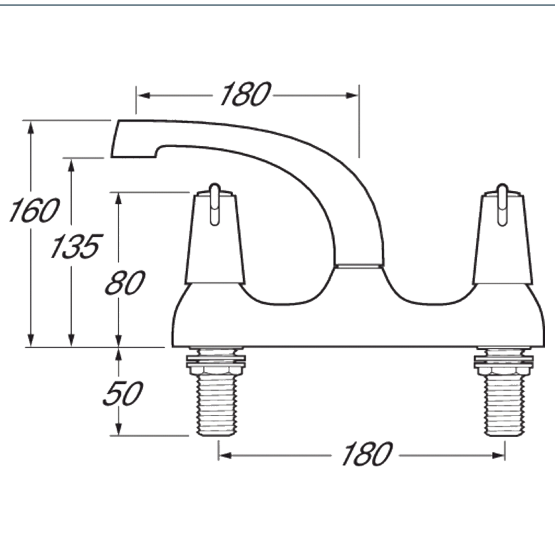

Lever

Lever Action Deck Mounted Sink Mixer With 6" Levers

Product Code: DLV105

Finish: Chrome

Features

- Construction:** Brass
- Valve/Cartridge type:** ¼ Turn Ceramic Disc
- Supply:** Suitable For Low Pressure Systems
- Working Pressures:** 0.1 - 5.0 bar
- Inlet connections:** ½" BSP
- Flexi or Copper:** N/A

- Swivel Spout
- Dual Flow
- 1/4 Turn Ceramic Disc Handles Ensure A Smooth Operation
- Products Which Are Easy To Use By All The Family

*Please refer to website for full warranty details.

Flow (Bar - l/min, open outlet)

Spout

Flow 0.1	Flow 0.3	Flow 0.5	Flow 1.0	Flow 2.0	Flow 3.0	Flow 4.0	Flow 5.0
8.3	13.2	17.8	26	37.2	45.9	53.1	59.4

1912725

1912311