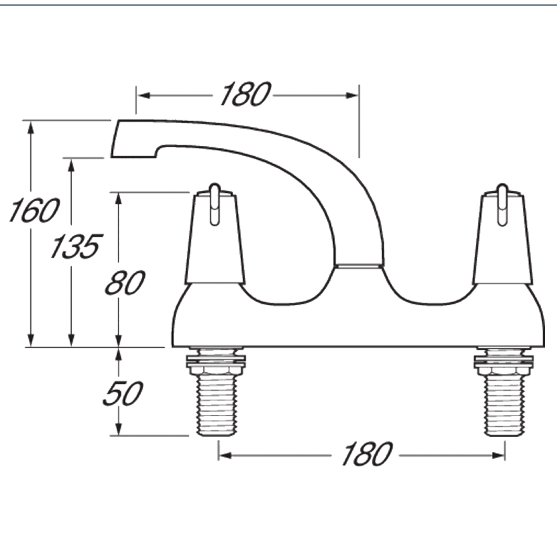

Deva Lever Range

Lever action deck mounted sink mixer with 6" levers

Product Code: DLV105

Finish: Chrome

Features

- Construction: Brass
- Valve/Cartridge type: Ceramic Disc
- Supply: Suitable for all plumbing systems
- Working Pressures: 0.1 - 5.0 bar
- Inlet connections: 1/2" BSP
- Flexi or Copper: Plastic Backnuts

- Swivel Spout
- Dual Flow
- Products which are easy to use by all the family

*Please refer to website for full warranty details.

Flow (Bar - l/min, open outlet)

Spout

Flow 0.1	Flow 0.3	Flow 0.5	Flow 1.0	Flow 2.0	Flow 3.0	Flow 4.0	Flow 5.0
5.2	8.7	11.5	13.5	15.7	18	28	32

1912725

1912311

12 YEAR GUARANTEE
ON ALL DEVA CHROME TAPS
*TERMS APPLY