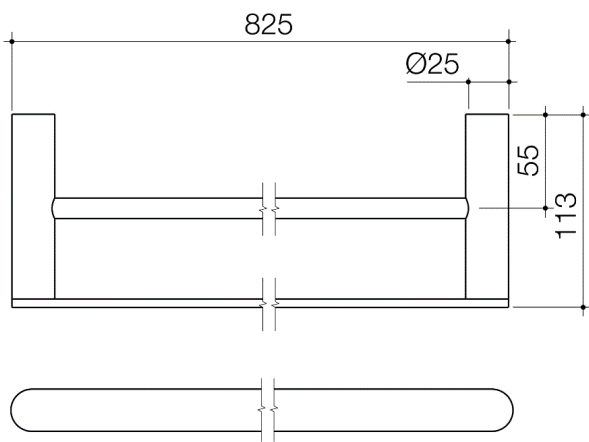

DOUBLE TOWEL RAIL - BRUSHED BRASS

CONSTRUCTION: Metal

INLET CONNECTIONS: N/A

- The Perfect Finishing Touch To Your Bathroom
- Metal Construction Ensures Durability
- Contemporary Design And Thin Edge Details To Suit Modern Bathroom

DTRo1BB

Brushed Brass

Please Note: Flow rate will be dictated by installation configurations.
Please ensure to check the appropriate flow restrictor information if applicable.
*Please refer to website for full warranty details.