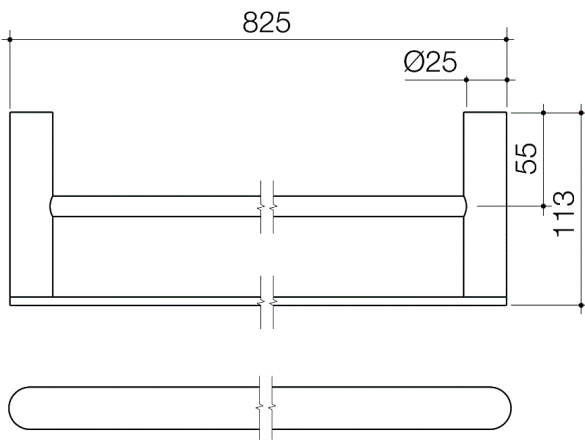

DOUBLE TOWEL RAIL - MATTE BLACK

CONSTRUCTION: Metal

INLET CONNECTIONS: N/A

- The Perfect Finishing Touch To Your Bathroom
- Metal Construction Ensures Durability
- Contemporary Design And Thin Edge Details To Suit Modern Bathroom

DTR01BK

Matte Black

Please Note: Flow rate will be dictated by installation configurations.
Please ensure to check the appropriate flow restrictor information if applicable.
*Please refer to website for full warranty details.