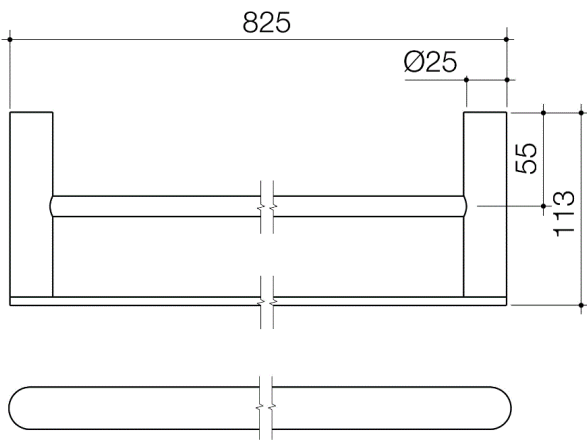

DOUBLE TOWEL RAIL - BRUSHED NICKEL

CONSTRUCTION: Metal

INLET CONNECTIONS: N/A

- The Perfect Finishing Touch To Your Bathroom
- Metal Construction Ensures Durability
- Contemporary Design And Thin Edge Details To Suit Modern Bathroom

DTR01BN

Brushed Nickel

Please Note: Flow rate will be dictated by installation configurations.
Please ensure to check the appropriate flow restrictor information if applicable.
*Please refer to website for full warranty details.