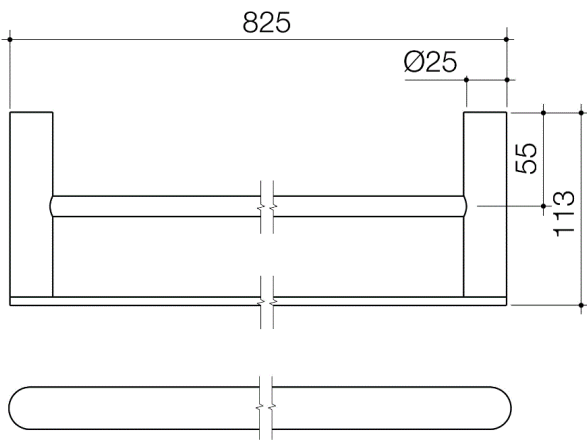

DOUBLE TOWEL RAIL - GUNMETAL

CONSTRUCTION: Metal

INLET CONNECTIONS: N/A

- The Perfect Finishing Touch To Your Bathroom
- Metal Construction Ensures Durability
- Contemporary Design And Thin Edge Details To Suit Modern Bathroom

DTR01GM

Gunmetal

Please Note: Flow rate will be dictated by installation configurations.
Please ensure to check the appropriate flow restrictor information if applicable.
*Please refer to website for full warranty details.