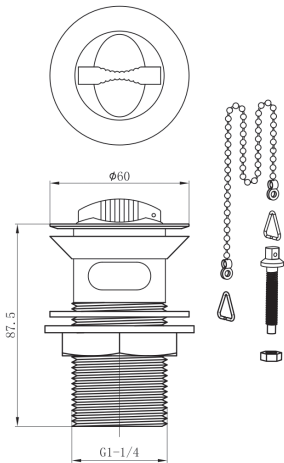

Basin Waste

1 1/4" Slotted Basin Waste With Rubber Plug

Product Code: DW300

Finish: Chrome

Features

Construction: Brass
Inlet Connections: 1 1/4" BSP

- Solid Brass construction
- Complete with rubber plug, chain and chain stay
- Slotted waste for basins with a built in overflow
- Includes sealing washer and backnut