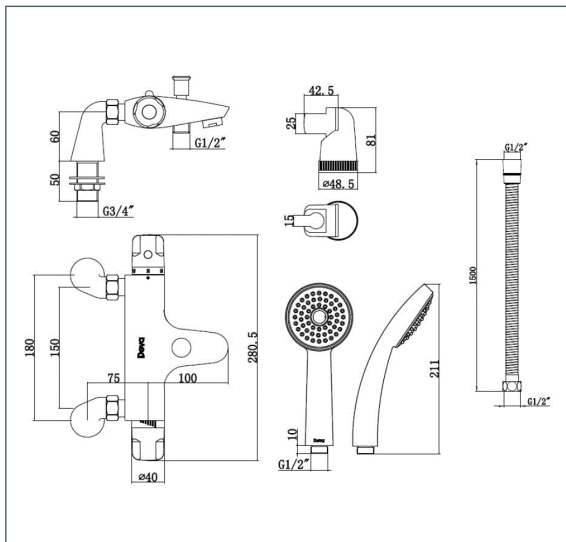

Dynamic

Dynamic Thermostatic Bath Shower Mixer

Product Code: DYN 106

Finish: Chrome

Features

- Construction: Brass & ABS
- Valve/Cartridge type: Thermostatic
- Supply: Suitable For Low Pressure Systems
- Working Pressures: 0.3 - 5.0 bar
- Inlet connections: 3/4" BSP

- 1/4 Turn Ceramic Handles Ensure A Smooth Operation
- Comes Complete With Single Mode Shower Handset And Wall Bracket
- Double Interlocked 1.5M Hose

*Please refer to website for full warranty details.

Flow (Bar - l/min, open outlet)

Spout

Flow 0.1	Flow 0.3	Flow 0.5	Flow 1.0	Flow 2.0	Flow 3.0	Flow 4.0	Flow 5.0
3.3	5.4	7.3	10.9	15.6	19.1	22.2	24.8

Handset

1.9	3.4	4.7	7.1	10.5	13.2	15.4	17.6
-----	-----	-----	-----	------	------	------	------