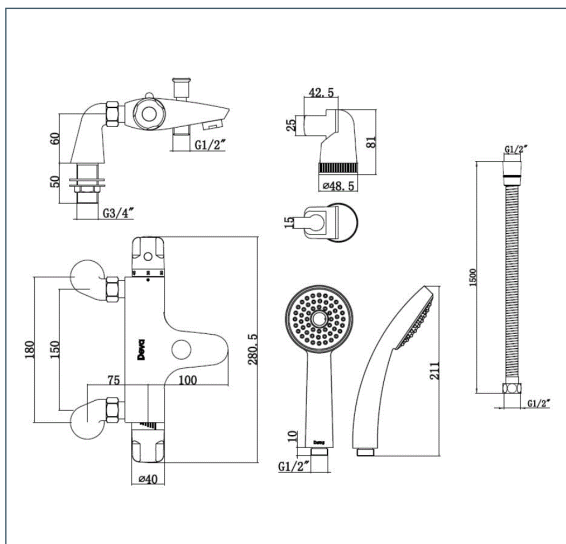

# Dynamic

Dynamic Thermostatic Bath Shower Mixer

Product Code: DYN 106

Finish: Chrome

## Features

- Construction: Brass & ABS
- Valve/Cartridge type: Thermostatic
- Supply: Suitable For Low Pressure Systems
- Working Pressures: 0.3 - 5.0 bar
- Inlet connections: 3/4" BSP

- 1/4 Turn Ceramic Handles Ensure A Smooth Operation
- Comes Complete With Single Mode Shower Handset And Wall Bracket
- Double Interlocked 1.5M Hose

### Spout

Flow 0.1	Flow 0.3	Flow 0.5	Flow 1.0	Flow 2.0	Flow 3.0	Flow 4.0	Flow 5.0
3.3	5.4	7.3	10.9	15.6	19.1	22.2	24.8

### Handset

1.9	3.4	4.7	7.1	10.5	13.2	15.4	17.6
-----	-----	-----	-----	------	------	------	------

2104905

2308970