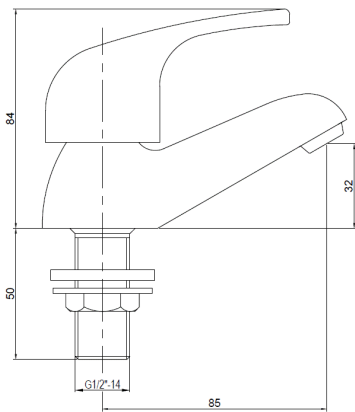

Eider

Eider Basin Taps

Product Code: EDR01/CP

Finish: Chrome

Features

- Construction:** Brass
- Valve/Cartridge type:** ¼ Turn Ceramic Disc
- Supply:** Suitable For Low Pressure Systems
- Working Pressures:** 0.1 - 5.0 bar
- Inlet connections:** ½" BSP
- Flexi or Copper:** N/A

· Ceramic Disc Handles Ensures Smooth Operation And Longer Life

*Please refer to website for full warranty details.

Flow (Bar - l/min, open outlet)

Spout

Flow 0.1	Flow 0.3	Flow 0.5	Flow 1.0	Flow 2.0	Flow 3.0	Flow 4.0	Flow 5.0
4.3	6.7	8.9	12.8	18.4	22.7	26.2	29.4