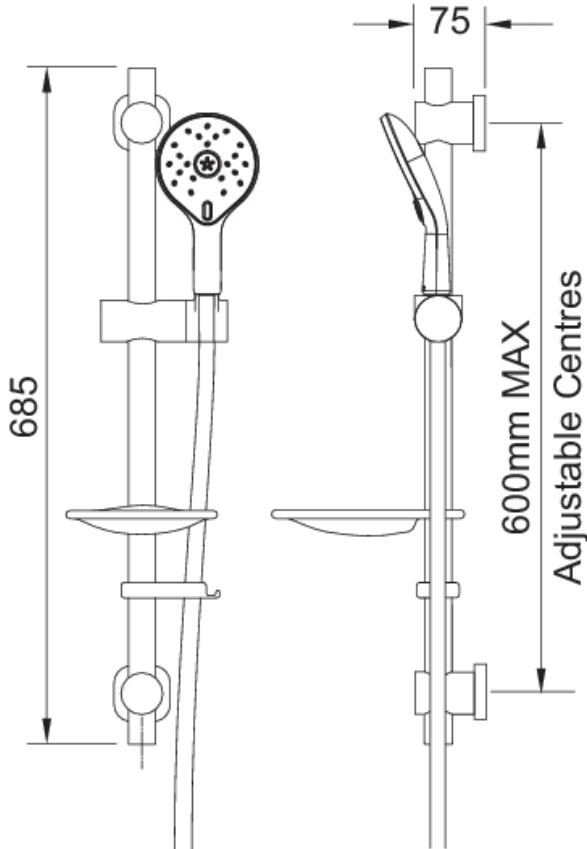

KAHA CHROME EASY FIT SHOWER KIT

CONSTRUCTION: Brass & ABS
SUPPLY: Suitable For All Plumbing Systems
INLET CONNECTIONS: ½" BSP
WORKING PRESSURES: 0.35 - 5.0 bar
CARTRIDGE/VALVE TYPE:

- Easy To Fit Shower Rail - Simply Twist And Lock Brackets Into Place
- Smooth Easy Clean 1.5M Hose
- Includes Kaha Satinjet Handset
- Two Types Of Spray - Satinjet Body Shower Or Massage
- Easy To Clean Faceplate
- Lifetime Warranty On Handset

EKIT08-KH

Chrome

Open Outlet Flow (Bar - l/min)

BAR	0.3	0.5	1.0	2.0	3.0	4.0	5.0
HANDSET FLOW	6.2	7.4	7.3	7.7	8.2	0	0

1906087

Please Note: Flow rate will be dictated by installation configurations.
 Please ensure to check the appropriate flow restrictor information if applicable.
 *Please refer to website for full warranty details.