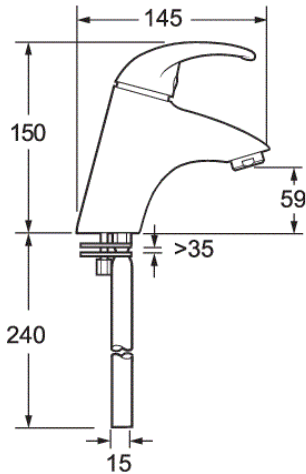

Elan Range

Elan mono basin mixer

Product Code: ELAN113

Finish: Chrome

Features

Construction:	Brass
Valve/Cartridge type:	Ceramic Cartridge
Supply:	Suitable for all plumbing systems
Working Pressures:	0.3 - 5.0 bar
Inlet connections:	15mm Copper
Flexi or Copper:	Copper Tails

- Ceramic cartridge for smooth operation
- Tilt and turn temperature and flow control
- Comes complete with press top waste
- Products which are easy to use by all the family

*Please refer to website for full warranty details.

Flow (Bar - l/min, open outlet)

Spout

Flow 0.1	Flow 0.3	Flow 0.5	Flow 1.0	Flow 2.0	Flow 3.0	Flow 4.0	Flow 5.0
3.3	6	8	9.8	14	19	21	23