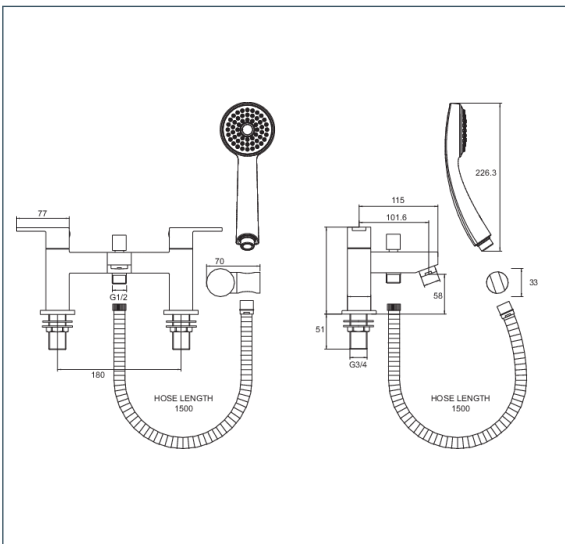

Ethos

Ethos Bath Shower Mixer

Product Code: ETH106

Finish: Chrome

Features

- Construction: Brass & ABS Handset
- Valve/Cartridge type: ¼ Turn Ceramic Disc
- Supply: Suitable For Low Pressure Systems
- Working Pressures: 0.3 - 5.0 bar
- Inlet connections: ¾" BSP

- Comes complete with single mode handset and wall bracket
- 1/4 turn ceramic handles ensure a smooth operation
- Products which are easy to use by all the family
- Single mode handset
- In full colour packaging

*Please refer to website for full warranty details.

Flow (Bar - l/min, open outlet)

Spout

Flow 0.1	Flow 0.3	Flow 0.5	Flow 1.0	Flow 2.0	Flow 3.0	Flow 4.0	Flow 5.0
3.7	5.7	7.5	10.8	15.3	18.9	21.8	24.4

Handset

2.7	4.5	6.1	9.2	13.8	17.5	20.7	23.6
-----	-----	-----	-----	------	------	------	------

240688700