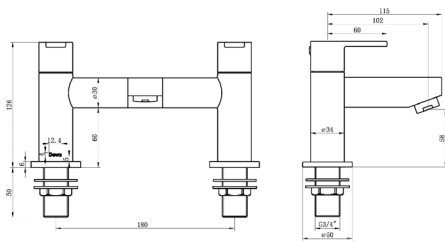

Flow (Bar - l/min, open outlet)

Spout

Flow 0.1	Flow 0.3	Flow 0.5	Flow 1.0	Flow 2.0	Flow 3.0	Flow 4.0	Flow 5.0
3.7	5.7	7.5	10.8	15.3	18.9	21.8	24.4

240502067