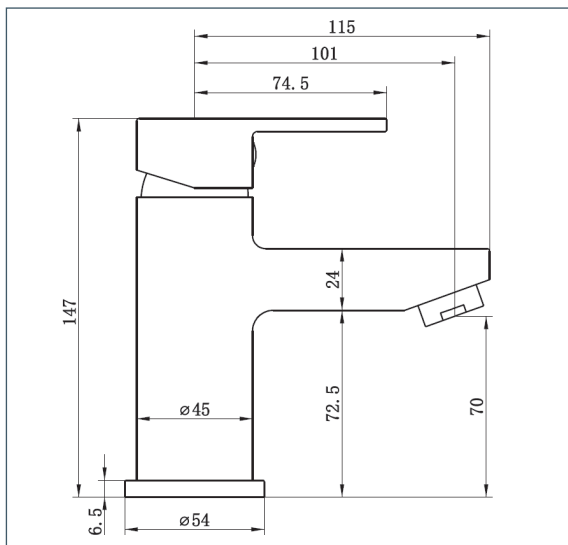

Ethos

Ethos Basin Mixer - Matte Black

Product Code: ETH113BK

Finish: Matte Black

Features

- Construction:** Brass
- Valve/Cartridge type:** 35mm Ceramic Cartridge
- Supply:** Suitable For Low Pressure Systems
- Working Pressures:** 0.1 - 5.0 bar
- Inlet connections:** 1/2" BSP
- Flexi or Copper:** Flexi Tails - M12 - 400mm

*Please refer to website for full warranty details.

Flow (Bar - l/min, open outlet)

Spout

Flow 0.1	Flow 0.3	Flow 0.5	Flow 1.0	Flow 2.0	Flow 3.0	Flow 4.0	Flow 5.0
3.2	4.9	6.4	9.2	13.2	16.2	18.7	21

240602063