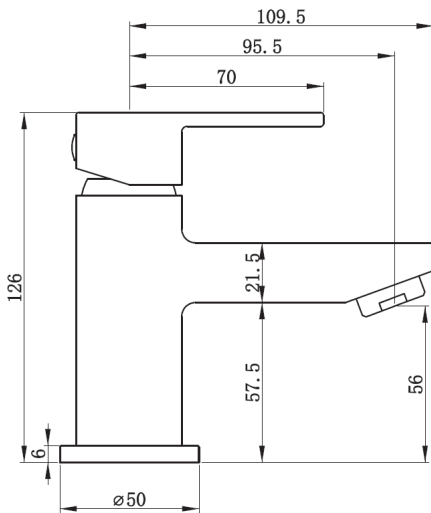

Ethos

Ethos Mini Basin Mixer

Product Code: ETH313

Finish: Chrome

Features

- **Construction:** Brass
- **Valve/Cartridge type:** 30mm Ceramic Cartridge
- **Supply:** Suitable For Low Pressure Systems
- **Working Pressures:** 0.1 - 5.0 bar
- **Inlet connections:** ½" BSP
- **Flexi or Copper:** Flexi Tails - M10 - 400mm

- Ceramic cartridge for smooth operation and longer life
- Tilt and turn temperature and flow control
- Products which are easy to use by all the family
- In full colour packaging

*Please refer to website for full warranty details.

Flow (Bar - l/min, open outlet)

Spout

Flow 0.1	Flow 0.3	Flow 0.5	Flow 1.0	Flow 2.0	Flow 3.0	Flow 4.0	Flow 5.0
2.6	3.9	5.2	7.5	10.6	13	15.1	16.9

1912307