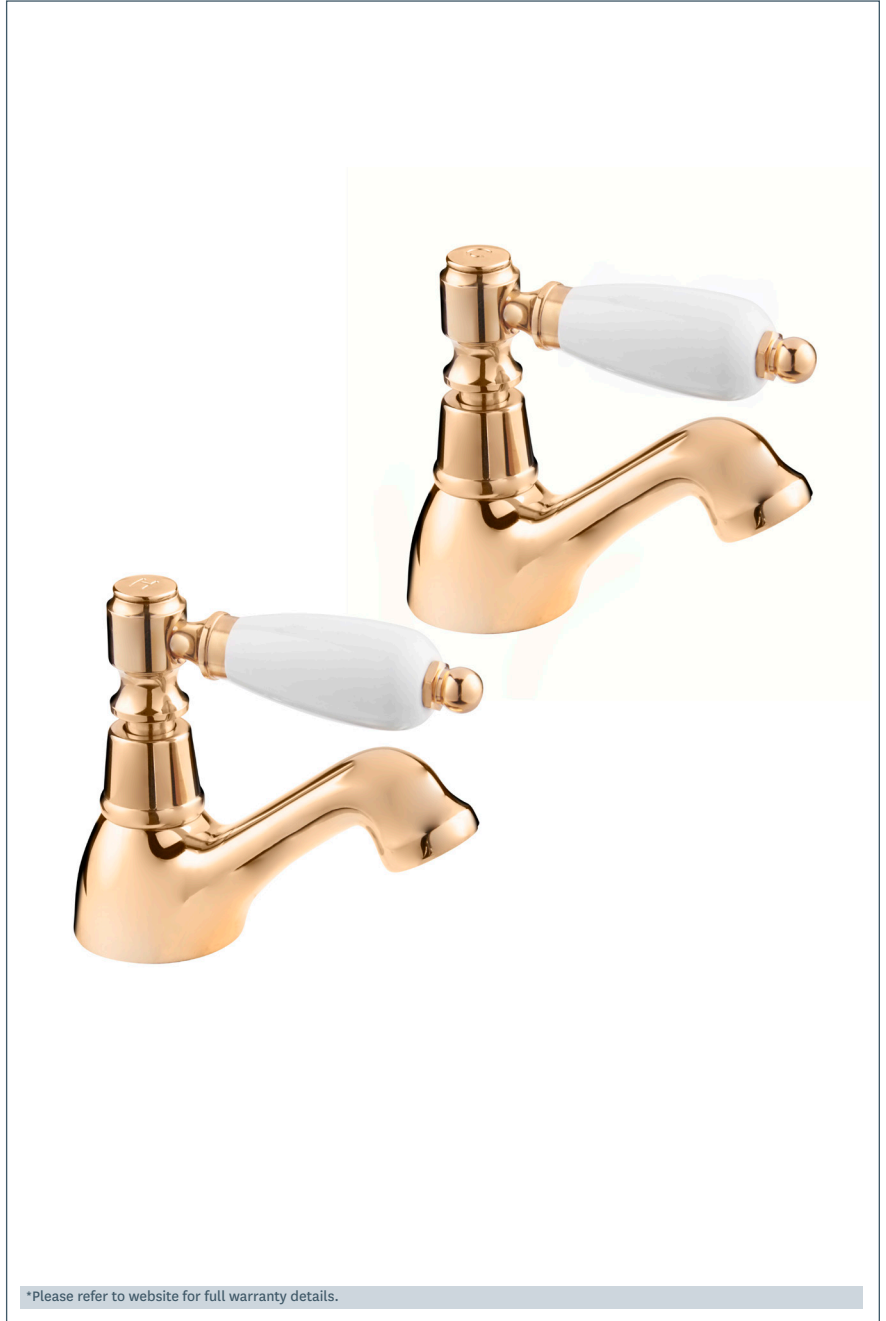

# Georgian

Georgian Basin Taps - Gold

Product Code: GE01/501

Finish: Gold

## Features

- Construction:** Brass & Resin
- Valve/Cartridge type:** Ceramic Disc
- Supply:** Suitable For Low Pressure Systems
- Working Pressures:** 0.1 - 5.0 bar
- Inlet connections:** 1/2" BSP
- Flexi or Copper:** N/A

- 1/4 Turn Ceramic Handles Ensure A Smooth Operation
- Products Which Are Easy To Use By All The Family

\*Please refer to website for full warranty details.