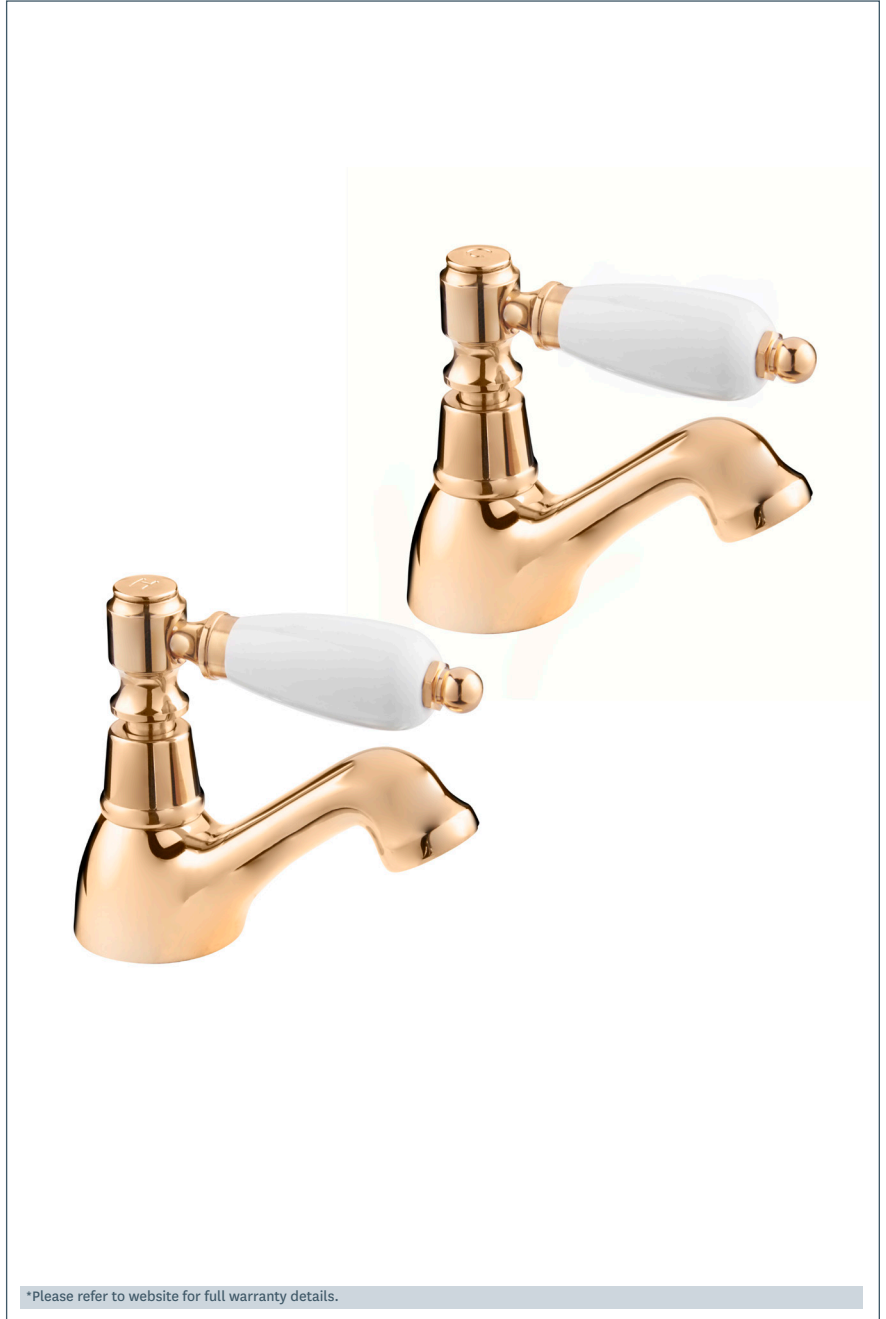

# Georgian

Georgian Basin Taps - Gold

Product Code: GE01/501

Finish: Gold

## Features

- Construction:** Brass & Resin
- Valve/Cartridge type:** Ceramic Disc
- Supply:** Suitable For Low Pressure Systems
- Working Pressures:** 0.1 - 5.0 bar
- Inlet connections:** 1/2" BSP
- Flexi or Copper:** N/A

- 1/4 Turn Ceramic Handles Ensure A Smooth Operation
- Products Which Are Easy To Use By All The Family

\*Please refer to website for full warranty details.