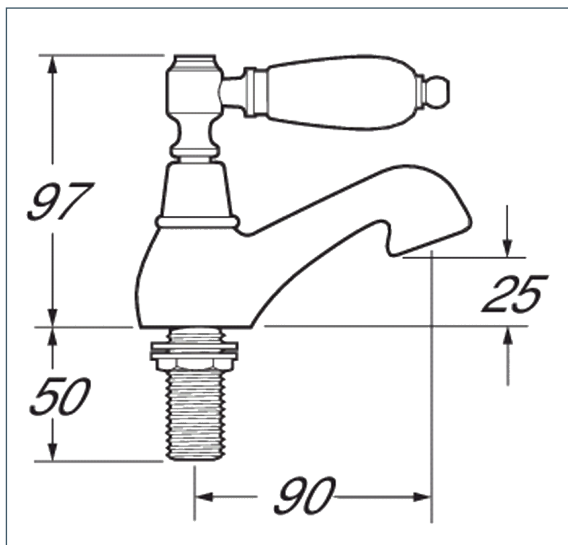

Flow (Bar - l/min, open outlet)

Spout

Flow 0.1	Flow 0.3	Flow 0.5	Flow 1.0	Flow 2.0	Flow 3.0	Flow 4.0	Flow 5.0
6.7	10.6	14.3	20.4	28.7	35.3	40.9	45.8

2006762

2006325