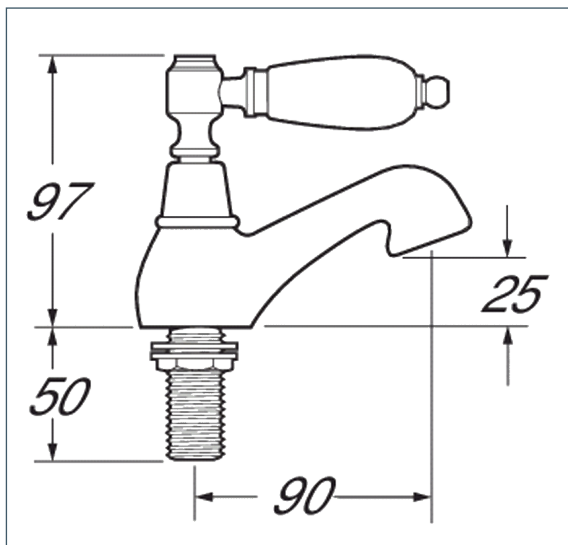

Georgian

Georgian Basin Taps

Product Code: GE01

Finish: Chrome

Features

- Construction:** Brass & Resin
- Valve/Cartridge type:** ¼ Turn Ceramic Disc
- Supply:** Suitable For Low Pressure Systems
- Working Pressures:** 0.1 - 5.0 bar
- Inlet connections:** ½" BSP
- Flexi or Copper:** N/A

- 1/4 Turn Ceramic Handles Ensure A Smooth Operation
- Products Which Are Easy To Use By All The Family

*Please refer to website for full warranty details.

Flow (Bar - l/min, open outlet)

Spout

Flow 0.1	Flow 0.3	Flow 0.5	Flow 1.0	Flow 2.0	Flow 3.0	Flow 4.0	Flow 5.0
6.7	10.6	14.3	20.4	28.7	35.3	40.9	45.8