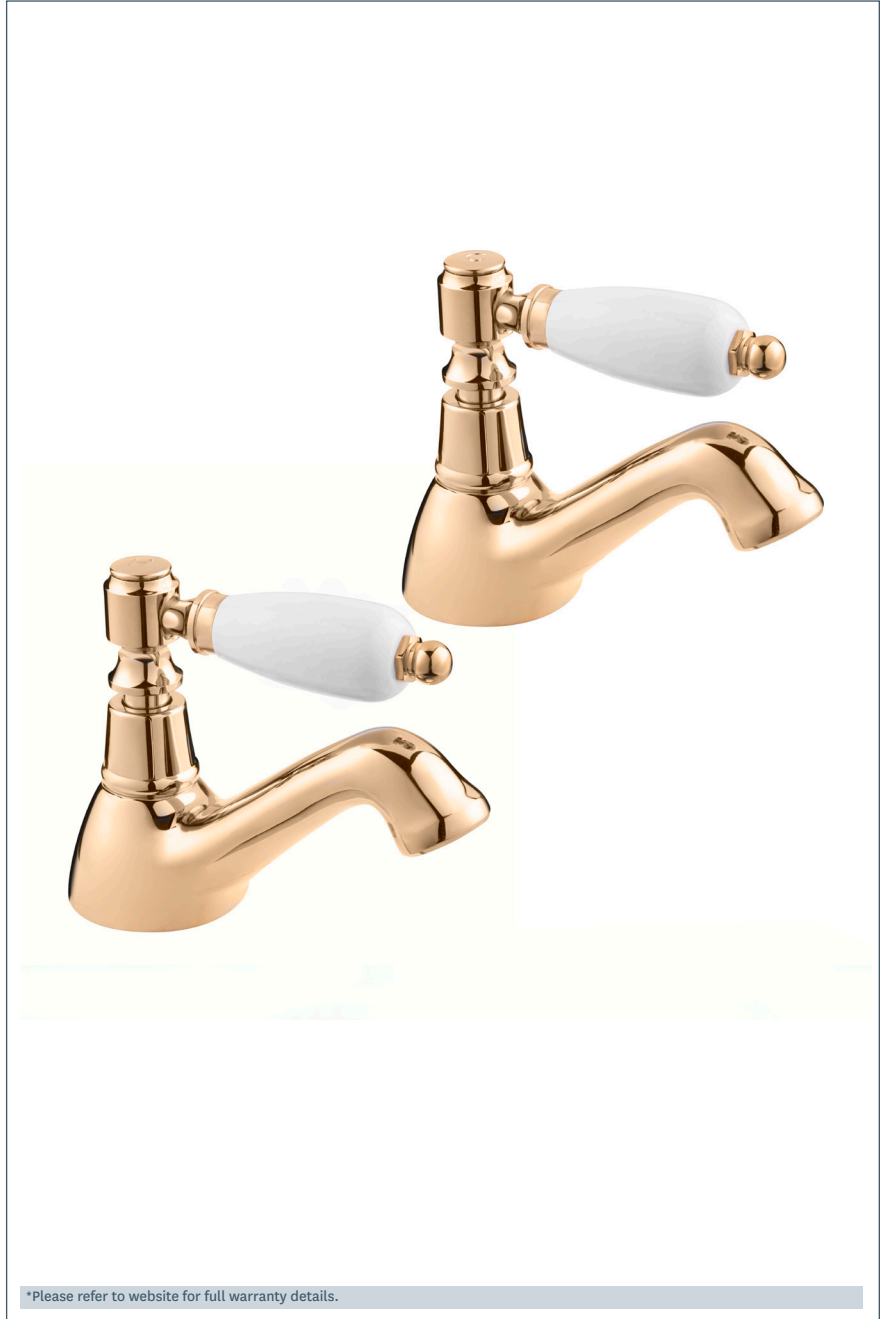

Georgian

Georgian Bath Taps - Gold

Product Code: GE02/501

Finish: Gold

Features

- Construction:** Brass & Resin
- Valve/Cartridge type:** Ceramic Disc
- Supply:** Suitable For Low Pressure Systems
- Working Pressures:** 0.1 - 5.0 bar
- Inlet connections:** 3/4" BSP
- Flexi or Copper:** N/A

- 1/4 Turn Ceramic Handles Ensure A Smooth Operation
- Optimised For Bath Filler
- Products Which Are Easy To Use By All The Family

*Please refer to website for full warranty details.

Flow (Bar - l/min, open outlet)