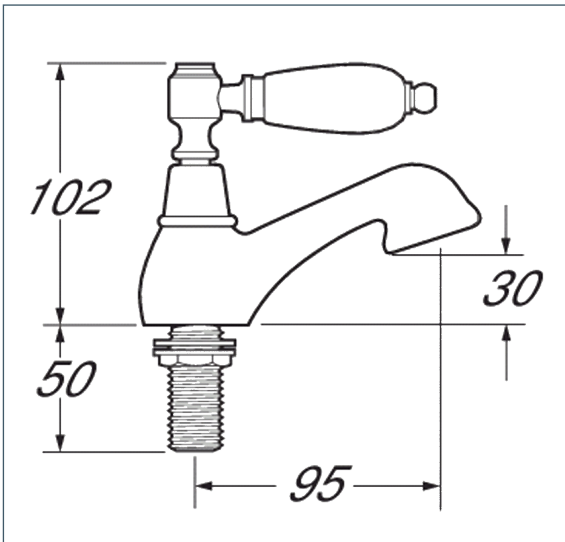

Georgian

Georgian Bath Taps - Gold

Product Code: GE02/501

Finish: Gold

Features

- Construction:** Brass & Resin
- Valve/Cartridge type:** Ceramic Disc
- Supply:** Suitable For Low Pressure Systems
- Working Pressures:** 0.1 - 5.0 bar
- Inlet connections:** 3/4" BSP
- Flexi or Copper:** N/A

- 1/4 Turn Ceramic Handles Ensure A Smooth Operation
- Optimised For Bath Filler
- Products Which Are Easy To Use By All The Family

*Please refer to website for full warranty details.

Flow (Bar - l/min, open outlet)

Spout

Flow 0.1	Flow 0.3	Flow 0.5	Flow 1.0	Flow 2.0	Flow 3.0	Flow 4.0	Flow 5.0
6.8	10.8	14.6	21.2	30.3	37.2	43	48.1

2006761

2006318