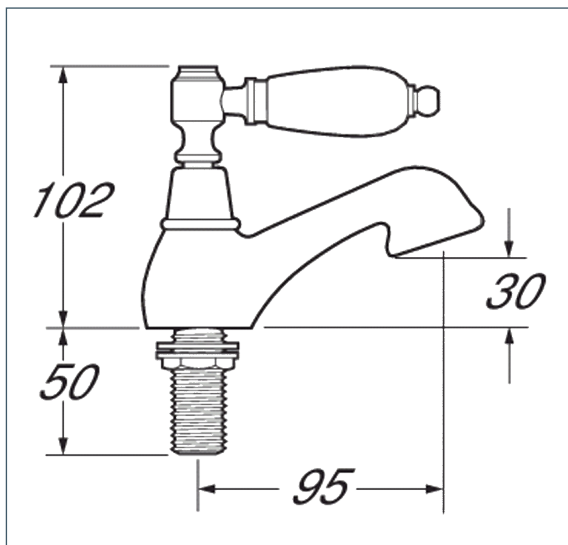

TAPWARE

DevaTM by METHVEN

Georgian

Georgian Bath Taps

Product Code: GE02

Finish: Chrome

Features

- Construction:** Brass & Resin
- Valve/Cartridge type:** ¼ Turn Ceramic Disc
- Supply:** Suitable For Low Pressure Systems
- Working Pressures:** 0.1 - 5.0 bar
- Inlet connections:** ¾" BSP
- Flexi or Copper:** N/A

- 1/4 Turn Ceramic Handles Ensure A Smooth Operation
- Optimised For Bath Filler
- Products Which Are Easy To Use By All The Family

*Please refer to website for full warranty details.

Flow (Bar - l/min, open outlet)

Spout

Flow 0.1	Flow 0.3	Flow 0.5	Flow 1.0	Flow 2.0	Flow 3.0	Flow 4.0	Flow 5.0
6.8	10.8	14.6	21.2	30.3	37.2	43	48.1

2006761

2006318

www.deva-uk.com · 0800 195 1602 · sales@uk.methven.com