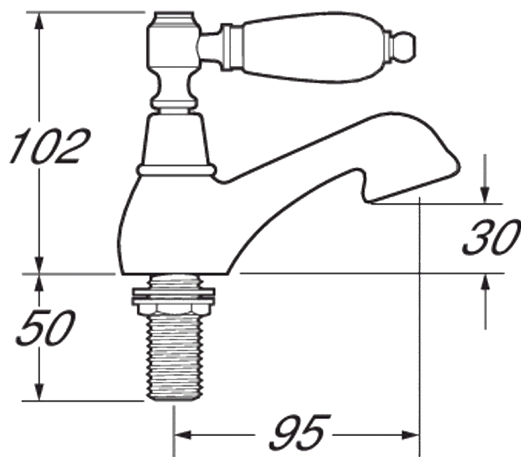

Georgian

Georgian Bath Taps

Product Code: GE02

Finish: Chrome

Features

- Construction:** Brass & Resin
- Valve/Cartridge type:** 1/4 Turn Ceramic Disc
- Supply:** Suitable For Low Pressure Systems
- Working Pressures:** 0.1 - 5.0 bar
- Inlet connections:** 3/4" BSP
- Flexi or Copper:** N/A

- 1/4 Turn Ceramic Handles Ensure A Smooth Operation
- Optimised For Bath Filler
- Products Which Are Easy To Use By All The Family

*Please refer to website for full warranty details.

Flow (Bar - l/min, open outlet)

Spout

Flow 0.1	Flow 0.3	Flow 0.5	Flow 1.0	Flow 2.0	Flow 3.0	Flow 4.0	Flow 5.0
6.8	10.8	14.6	21.2	30.3	37.2	43	48.1

2006761

2006318