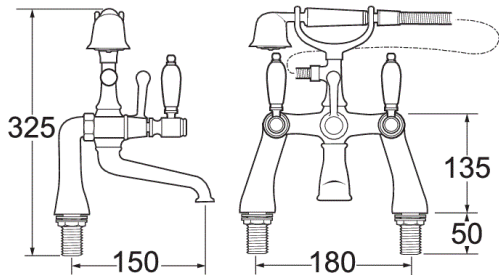

# Georgian

Georgian Bath Shower Mixer - Gold

Product Code: GE03/501

Finish: Gold

## Features

Construction:	Brass & Resin
Valve/Cartridge type:	Ceramic Disc
Supply:	Suitable For Low Pressure Systems
Working Pressures:	0.1 - 5.0 bar
Inlet connections:	¾" BSP

- Comes Complete With Single Mode Shower Kit And Wall Bracket
- Product Can Be Wall Or Deck Mounted
- 1/4 Turn Ceramic Handles Ensure A Smooth Operation
- Single Mode Handset
- Products Which Are Easy To Use By All The Family

### Handset

3.8	6	8.1	12.1	18.1	22.8	26.9	30.5
-----	---	-----	------	------	------	------	------

2007751

2007322