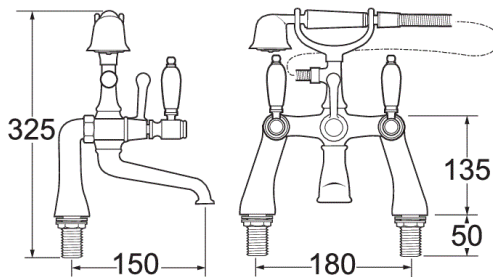

Georgian

Georgian Bath Shower Mixer

Product Code: GE03

Finish: Chrome

Features

Construction:	Brass & Resin
Valve/Cartridge type:	¼ Turn Ceramic Disc
Supply:	Suitable For Low Pressure Systems
Working Pressures:	0.1 - 5.0 bar
Inlet connections:	¾" BSP

- Comes Complete With Single Mode Shower Kit And Wall Bracket
- Product Can Be Wall Or Deck Mounted
- 1/4 Turn Ceramic Handles Ensure A Smooth Operation
- Single Mode Handset
- Products Which Are Easy To Use By All The Family

*Please refer to website for full warranty details.

Flow (Bar - l/min, open outlet)

Spout

Flow 0.1	Flow 0.3	Flow 0.5	Flow 1.0	Flow 2.0	Flow 3.0	Flow 4.0	Flow 5.0
10.4	18.4	25.1	36.6	51.8	63.2	73	81.5

Handset

3.8	6	8.1	12.1	18.1	22.8	26.9	30.5
-----	---	-----	------	------	------	------	------

2007751

2007322