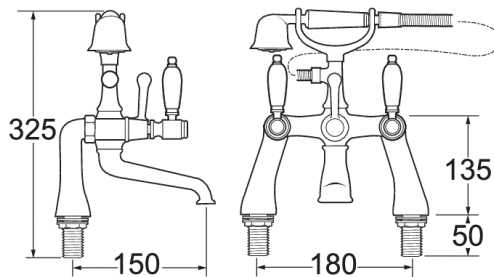

## Features

Construction:	Brass & Resin
Valve/Cartridge type:	¼ Turn Ceramic Disc
Supply:	Suitable For Low Pressure Systems
Working Pressures:	0.1 - 5.0 bar
Inlet connections:	¾" BSP

- Comes Complete With Single Mode Shower Kit And Wall Bracket
- Product Can Be Wall Or Deck Mounted
- 1/4 Turn Ceramic Handles Ensure A Smooth Operation
- Single Mode Handset
- Products Which Are Easy To Use By All The Family

### Handset

3.8	6	8.1	12.1	18.1	22.8	26.9	30.5
-----	---	-----	------	------	------	------	------

2007751

2007322