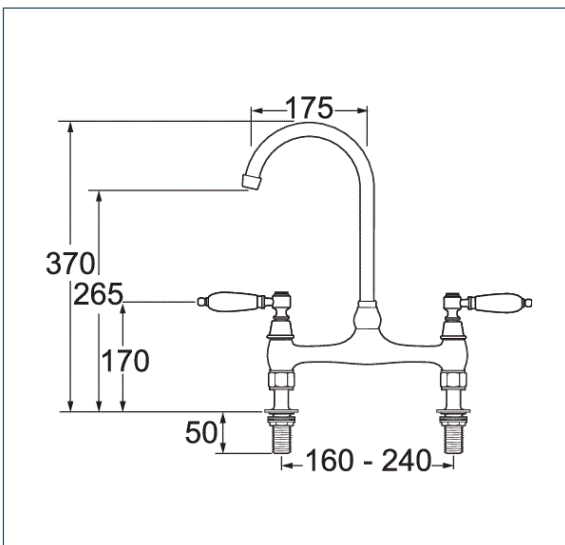

Georgian

Georgian Bridge Sink Mixer

Product Code: GE0305

Finish: Chrome

Features

- Construction:** Brass & Resin
- Valve/Cartridge type:** ¼ Turn Ceramic Disc
- Supply:** Suitable For Low Pressure Systems
- Working Pressures:** 0.1 - 5.0 bar
- Inlet connections:** ½" BSP
- Flexi or Copper:** N/A

- Swivel Spout
- Features Adjustable Centre Pillars For Easy Installation
- 1/4 Turn Ceramic Handles Ensure A Smooth Operation
- Products Which Are Easy To Use By All The Family

*Please refer to website for full warranty details.

Flow (Bar - l/min, open outlet)

Spout

Flow 0.1	Flow 0.3	Flow 0.5	Flow 1.0	Flow 2.0	Flow 3.0	Flow 4.0	Flow 5.0
9	15.4	21.2	31.4	45.4	56.1	65	73

2009733

2104800