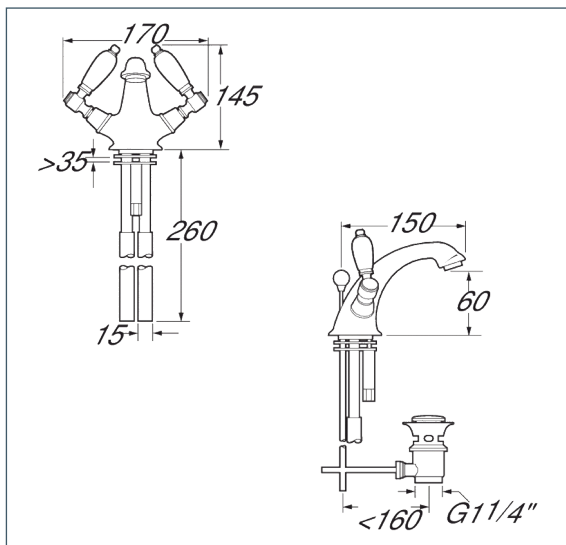

# Georgian

Georgian Basin Mixer - Gold

Product Code: GE04/501

Finish: Gold

## Features

- Construction:** Brass & Resin
- Valve/Cartridge type:** Ceramic Disc
- Supply:** Suitable For Low Pressure Systems
- Working Pressures:** 0.1 - 5.0 bar
- Inlet connections:** 15mm copper
- Flexi or Copper:** Copper Tails

## Flow (Bar - l/min, open outlet)

### Spout

Flow 0.1	Flow 0.3	Flow 0.5	Flow 1.0	Flow 2.0	Flow 3.0	Flow 4.0	Flow 5.0
9.9	14.7	19.4	28.1	40.4	49	56.8	62.1

2003801

2006810