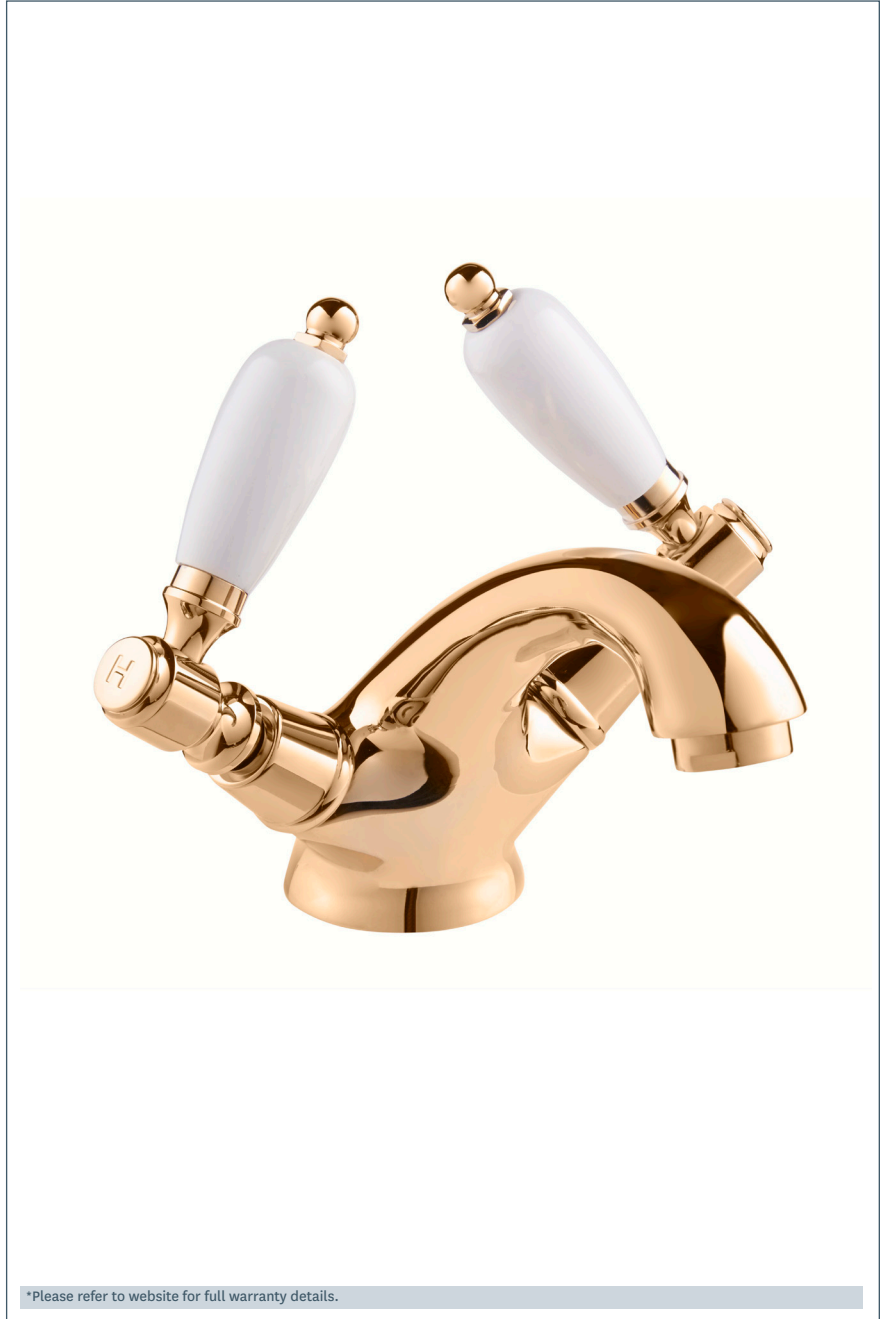

# Georgian

Georgian Basin Mixer - Gold

Product Code: GE04/501

Finish: Gold

## Features

- Construction:** Brass & Resin
- Valve/Cartridge type:** Ceramic Disc
- Supply:** Suitable For Low Pressure Systems
- Working Pressures:** 0.1 - 5.0 bar
- Inlet connections:** 15mm copper
- Flexi or Copper:** Copper Tails

- Comes Complete With A Lever Operated Pop Up Waste
- 1/4 Turn Ceramic Handles Ensure A Smooth Operation
- Products Which Are Easy To Use By All The Family

\*Please refer to website for full warranty details.