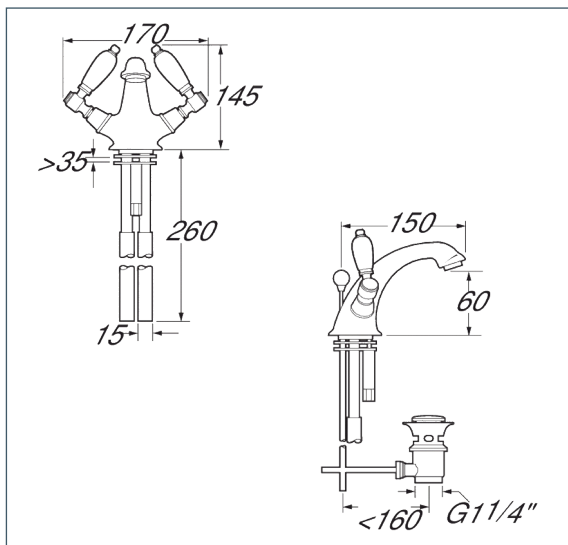

## Features

- Construction:** Brass & Resin
- Valve/Cartridge type:** ¼ Turn Ceramic Disc
- Supply:** Suitable For Low Pressure Systems
- Working Pressures:** 0.1 - 5.0 bar
- Inlet connections:** 15mm copper
- Flexi or Copper:** Copper Tails

## Flow (Bar - l/min, open outlet)

### Spout

Flow 0.1	Flow 0.3	Flow 0.5	Flow 1.0	Flow 2.0	Flow 3.0	Flow 4.0	Flow 5.0
9.9	14.7	19.4	28.1	40.4	49	56.8	62.1

2003801

2006810