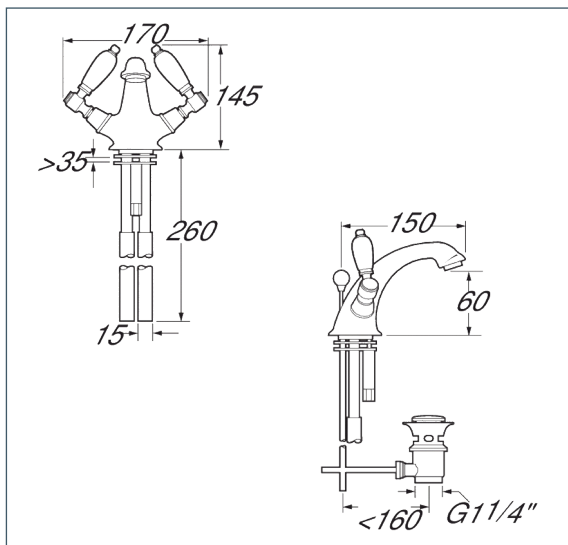

Georgian

Georgian Basin Mixer

Product Code: GE04

Finish: Chrome

Features

- Construction:** Brass & Resin
- Valve/Cartridge type:** ¼ Turn Ceramic Disc
- Supply:** Suitable For Low Pressure Systems
- Working Pressures:** 0.1 - 5.0 bar
- Inlet connections:** 15mm copper
- Flexi or Copper:** Copper Tails

- Comes Complete With A Lever Operated Pop Up Waste
- 1/4 Turn Ceramic Handles Ensure A Smooth Operation
- Products Which Are Easy To Use By All The Family

*Please refer to website for full warranty details.

Flow (Bar - l/min, open outlet)

Spout

Flow 0.1	Flow 0.3	Flow 0.5	Flow 1.0	Flow 2.0	Flow 3.0	Flow 4.0	Flow 5.0
9.9	14.7	19.4	28.1	40.4	49	56.8	62.1

2003801

2006810