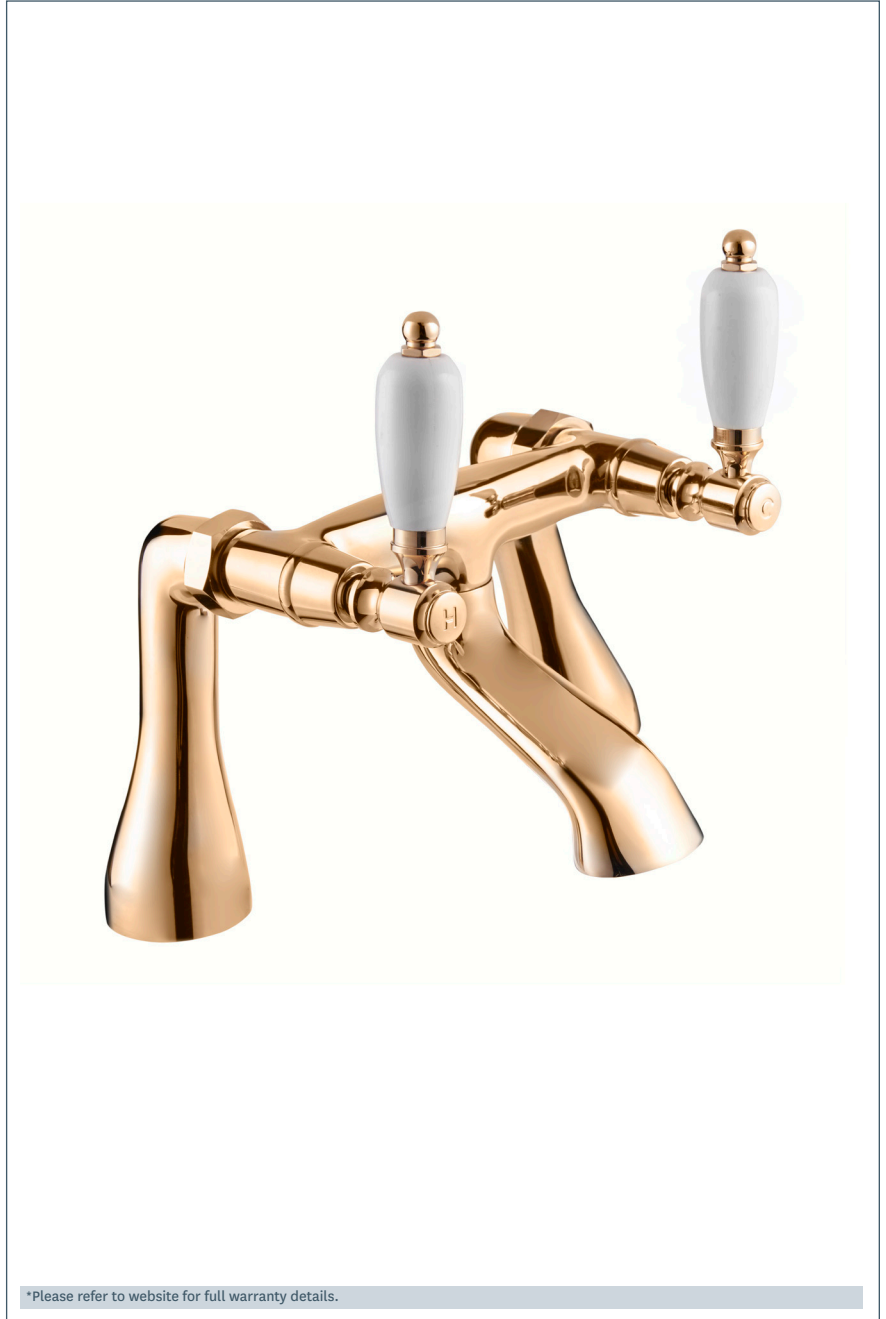

Georgian

Georgian Bath Filler - Gold

Product Code: GE08/501

Finish: Gold

Features

- Construction:** Brass & Resin
- Valve/Cartridge type:** Ceramic Disc
- Supply:** Suitable For Low Pressure Systems
- Working Pressures:** 0.1 - 5.0 bar
- Inlet connections:** 3/4" BSP
- Flexi or Copper:** N/A

- Product Can Be Wall Or Deck Mounted
- 1/4 Turn Ceramic Handles Ensure A Smooth Operation
- Products Which Are Easy To Use By All The Family

*Please refer to website for full warranty details.

Flow (Bar - l/min, open outlet)

Spout

Flow 0.1	Flow 0.3	Flow 0.5	Flow 1.0	Flow 2.0	Flow 3.0	Flow 4.0	Flow 5.0
10.4	18.4	25.1	36.6	51.8	63.2	73	81.5

2009726

2101802