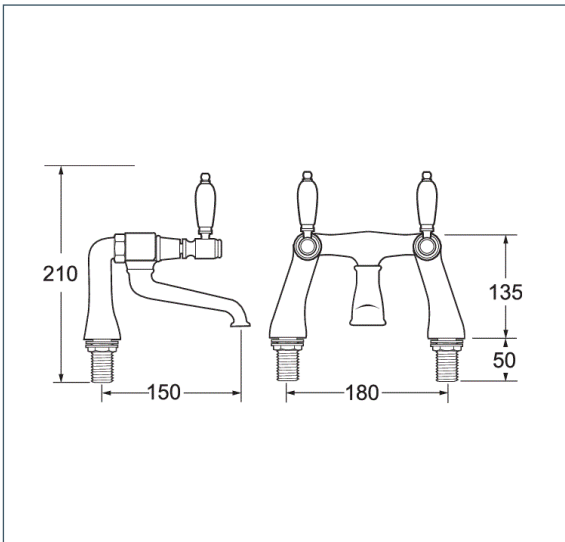

Georgian

Georgian Bath Filler - Gold

Product Code: GE08/501

Finish: Gold

Features

- Construction:** Brass & Resin
- Valve/Cartridge type:** Ceramic Disc
- Supply:** Suitable For Low Pressure Systems
- Working Pressures:** 0.1 - 5.0 bar
- Inlet connections:** 3/4" BSP
- Flexi or Copper:** N/A

- Product Can Be Wall Or Deck Mounted
- 1/4 Turn Ceramic Handles Ensure A Smooth Operation
- Products Which Are Easy To Use By All The Family

*Please refer to website for full warranty details.

Flow (Bar - l/min, open outlet)

Spout

Flow 0.1	Flow 0.3	Flow 0.5	Flow 1.0	Flow 2.0	Flow 3.0	Flow 4.0	Flow 5.0
10.4	18.4	25.1	36.6	51.8	63.2	73	81.5

2009726

2101802