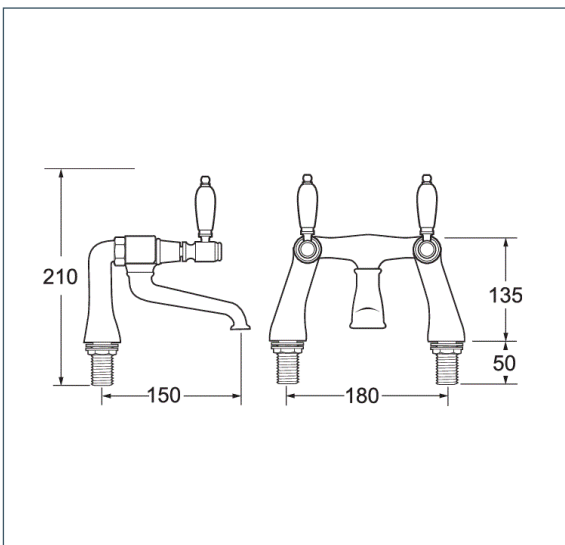

Georgian

Georgian Bath Filler

Product Code: GE08

Finish: Chrome

Features

- Construction:** Brass & Resin
- Valve/Cartridge type:** ¼ Turn Ceramic Disc
- Supply:** Suitable For Low Pressure Systems
- Working Pressures:** 0.1 - 5.0 bar
- Inlet connections:** ¾" BSP
- Flexi or Copper:** N/A

- Product Can Be Wall Or Deck Mounted
- 1/4 Turn Ceramic Handles Ensure A Smooth Operation
- Products Which Are Easy To Use By All The Family

*Please refer to website for full warranty details.

Flow (Bar - l/min, open outlet)

Spout

Flow 0.1	Flow 0.3	Flow 0.5	Flow 1.0	Flow 2.0	Flow 3.0	Flow 4.0	Flow 5.0
10.4	18.4	25.1	36.6	51.8	63.2	73	81.5

2009726

2101802