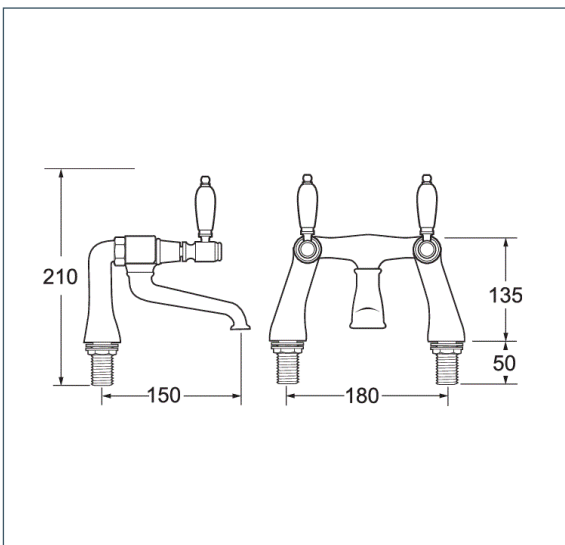

# Georgian

Georgian Bath Filler

Product Code: GE08

Finish: Chrome

## Features

- Construction:** Brass & Resin
- Valve/Cartridge type:** ¼ Turn Ceramic Disc
- Supply:** Suitable For Low Pressure Systems
- Working Pressures:** 0.1 - 5.0 bar
- Inlet connections:** ¾" BSP
- Flexi or Copper:** N/A

## Flow (Bar - l/min, open outlet)

### Spout

Flow 0.1	Flow 0.3	Flow 0.5	Flow 1.0	Flow 2.0	Flow 3.0	Flow 4.0	Flow 5.0
10.4	18.4	25.1	36.6	51.8	63.2	73	81.5

2009726

2101802