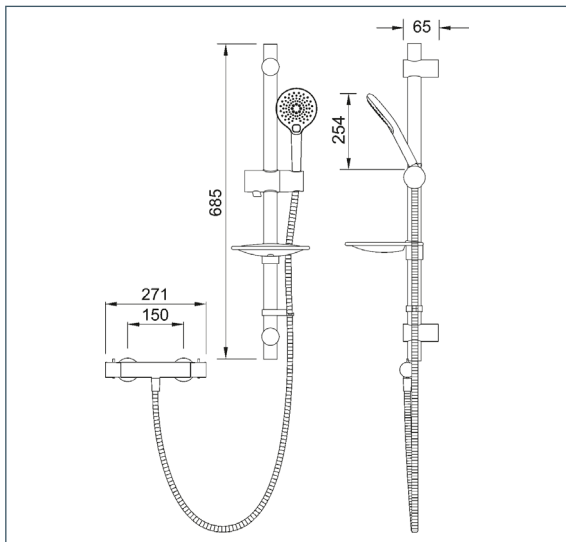

## Grasmere

Grasmere Cool Touch Bar Shower

Product Code: GRBS01

Finish: Chrome

### Features

Construction:	Brass & ABS Handset
Shower Valve:	Thermostatic
Supply:	Suitable For High Pressure Systems
Working Pressures:	0.5 - 5.0 bar
Inlet connections:	15mm Compression
Operation:	Separate Flow And Temperature Controls
Handset Function:	3

- 38° C Temperature Hot Stop With Override Facility
- Valve Is Safe And Cool To Touch Making It Ideal For Families
- Riser Rail Features Adjustable Brackets - Ideal For Retrofit
- 3 Mode Handset With Push Button Mode Selection
- Rub Clean Nozzles
- Fast Fix Valve Connections For Quick And Easy Installation
- Water Efficient - Regulated To 8Lpm To Save Water And Energy
- TMV2 Approved Valve