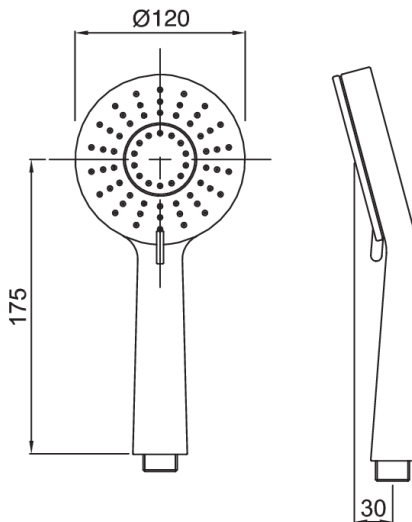

SHOWERS

DevaTM by METHVEN

Krome

KROME 3 SPRAY HANDSET - 120MM IN BLACK

Product Code: HANM09BK

Finish: Matte Black

Features

Construction:	ABS
Shower Valve:	N/A
Supply:	Suitable For All Plumbing Systems
Working Pressures:	0.3 - 5.0 bar
Inlet connections:	1/2" BSP
Operation:	N/A
Handset Function:	3

- Advanced Airstream™ Spray Mixes Air With Water To Create A Softer, Lighter & Voluminous Shower Experience
- 3 Function Adjustable Spray Handset

*Please refer to website for full warranty details.

Flow (Bar - L/min)

Handset

Flow 0.1	Flow 0.3	Flow 0.5	Flow 1.0	Flow 2.0	Flow 3.0	Flow 4.0	Flow 5.0
2.444	3.739	5.07	7.235	8.08	8.319	0	0

2205090

www.deva-uk.com · 0800 195 1602 · sales@uk.methven.com